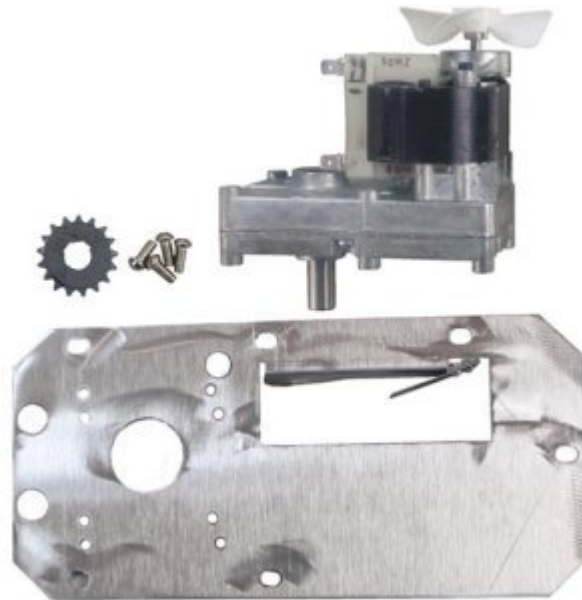

Hinge Adjustable, Replacement For Bunn #26504.0000

Fits Models DUAL SH 1.50, DUAL SH 1.75, DUAL SH DBC (Smart Funnel), DUAL SH DBC SST, DUAL TF DBC, DUAL/GPR-DBC, Dual TF DBC, FMD DBC-3, FMD-1, FMD-2, FMD-3, FMDA DBC-3, HC-1, HC-2, HC-3

SKU: 1022

Price: \$3.50

Categories: [Grindmaster](#)

Product Description

Hinge Bracket

Hopper Assy, 30T/.6 Lead Auger, Replacement For Bunn #28424.1004

Fits Models FMD DBC-3, FMD-3, FMDA DBC-3

[Read More](#)

SKU: 28424.1004

Price: \$60.23

Categories: [Bunn](#)

Product Description

Hopper Assy, 30T/.6 Lead Auger

Hot Dog Roller 240V, Replacement #PS-RG507

Fits Models 20, 20C, 20SCR, 30, 30BB, 30CBBE, 30CBD, 30CHDE, 30CR, 30CSBB, 30SBBC, 30SCBBE, 30SCBD, 30SCEX, 30SCF, 30SCRBB, 30SE, 3045CBB, 45CBBE, 4545CSA, 45SA, 45SA45SCBBE, 45SCDV, 45SCRE, 50, 50BB, 50CBBC, 50CBBE, 50CE, 50CF, 50CHD, 50DV, 50E, 50F, 5050SC, 50SC-ST, 50S

[Read More](#)

SKU: PS-RG5070

Price: \$215.75

Categories: [Star](#)

Product Description

Hot Dog Roller Gear Motor Kit, 240V

Hot Dog Ro 120V/60Hz, Star #2U-Z1

Fits Models 20C, 20
30C, 30CBB, 30CBE
30CR, 30CRBB, 30S
30SCDV, 30SCE, 30
45C, 45CBB, 45CBE
45CRBB, 45CSA, 45
45SCE, 45SCF, 45S
45SCRE, 50C, 50CB
50CDV, 50CE, 50CF
50SC-ST, 50SC-ST
50SCDV, 50SCE, 50
50SCR, 50SCRBB, 7