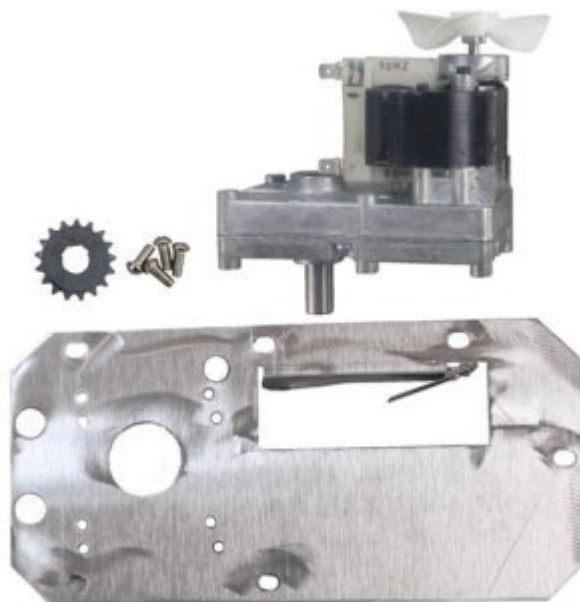

[Read More](#)

SKU: ele006-b

Price: \$4.98

Categories: [Bloomfield](#)

Product Description

Hi-Limit Thermostat, Star #2T-47499

High Speed Steel Step Drill Bit, 13/16 To 1 3/8 Inch

Ideal for drilling holes into thin materials such as stainless steel, copper, brass, aluminum, plastic and laminates. 1/2 Shank

[Read More](#)

SKU: MB52507

Price: \$44.42

Categories: [Hand](#)

Product Description

Hinge Adjustable, Replacement For Bunn #26504.0000

Fits Models DUAL SH 1.50, DUAL SH 1.75, DUAL SH DBC (Smart Funnel), DUAL SH DBC SST, DUAL TF DBC, DUAL/GPR-DBC, Dual TF DBC, FMD DBC-3, FMD-1, FMD-2, FMD-3, FMDA DBC-3, HC-1, HC-2, HC-3

SKU: 1022

Price: \$3.50

Categories: [Grindmaster](#)

Product Description

Hinge Bracket

Hopper Assy, 30T/.6 Lead Auger, Replacement For Bunn #28424.1004

Fits Models FMD DBC-3, FMD-3, FMDA DBC-3

[Read More](#)

SKU: 28424.1004

Price: \$60.23

Categories: [Bunn](#)

Product Description

Hopper Assy, 30T/.6 Lead Auger

Hot Dog Ro 240V, Repla #PS-RG507

Fits Models 20, 20C
20SCR, 30, 30BB, 3
30CBBE, 30CBD, 30
30CHDE, 30CR, 30C
30SBB, 30SBBC, 30
30SCBBE, 30SCBD,
30SCEX, 30SCF, 30
30SCRBB, 30SE, 30
45CBB, 45CBBE, 45
45CSA, 45SA, 45SA
45SCBBE, 45SCDV,
45SCRE, 50, 50BB,
50CBBC, 50CBBE, 5
50CE, 50CF, 50CHD
50DV, 50E, 50F, 50
50SC, 50SC-ST, 50S