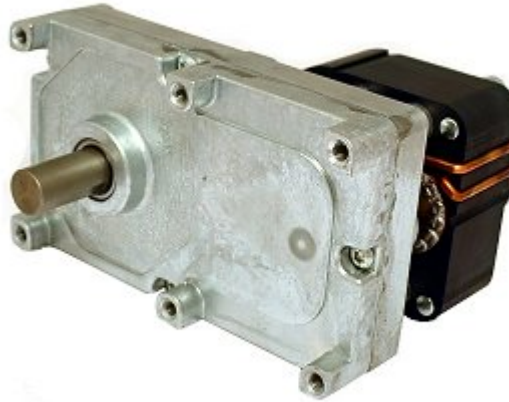

SKU: 28424.1004

Price: \$60.23

Categories: [Bunn](#)

Product Description

Hopper Assy, 30T/.6 Lead Auger

Hot Dog Ro 240V, Repla #PS-RG507

Fits Models 20, 20C
20SCR, 30, 30BB, 3
30CBBE, 30CBD, 30
30CHDE, 30CR, 30C
30SBB, 30SBBC, 30
30SCBBE, 30SCBD,
30SCEX, 30SCF, 30
30SCRBB, 30SE, 30
45CBB, 45CBBE, 45
45CSA, 45SA, 45SA
45SCBBE, 45SCDV,
45SCRE, 50, 50BB,
50CBBC, 50CBBE, 5
50CE, 50CF, 50CHD
50DV, 50E, 50F, 50
50SC, 50SC-ST, 50S

[Read More](#)

SKU: PS-RG5070

Price: \$215.75

Categories: [Star](#)

Product Description

Hot Dog Roller Gear Motor Kit, 240V

Hot Dog Ro 120V/60Hz, Star #2U-Z1

Fits Models 20C, 20
30C, 30CBB, 30CBE
30CR, 30CRBB, 30S
30SCDV, 30SCE, 30
45C, 45CBB, 45CBE
45CRBB, 45CSA, 45
45SCE, 45SCF, 45S
45SCRE, 50C, 50CB
50CDV, 50CE, 50CF
50SC-ST, 50SC-ST
50SCDV, 50SCE, 50
50SCR, 50SCRBB, 7