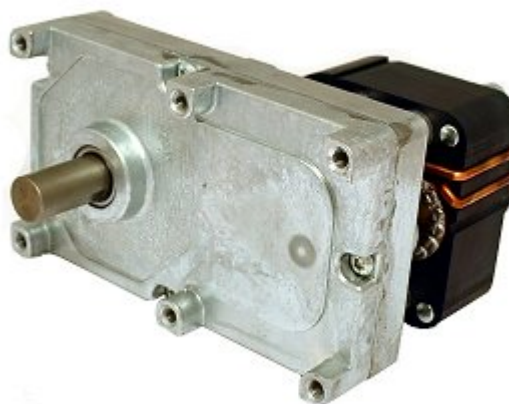

### Product Description

Hopper Assy, 30T/.6 Lead Auger

## Hot Dog Roller 240V, Replacement #PS-RG507

Fits Models 20, 20C, 20SCR, 30, 30BB, 30CBBE, 30CBD, 30CHDE, 30CR, 30CSBB, 30SBBC, 30SCBBE, 30SCBD, 30SCEX, 30SCF, 30SCRBB, 30SE, 3045CBB, 45CBBE, 45CSA, 45SA, 45SABBE, 45SCDV, 45SCRE, 50, 50BB, 50CBBC, 50CBBE, 50CE, 50CF, 50CHD, 50DV, 50E, 50F, 50

[Read More](#)

**SKU:** PS-RG5070

**Price:** \$215.75

**Categories:** [Star](#)

## Product Description

Hot Dog Roller Gear Motor Kit, 240V