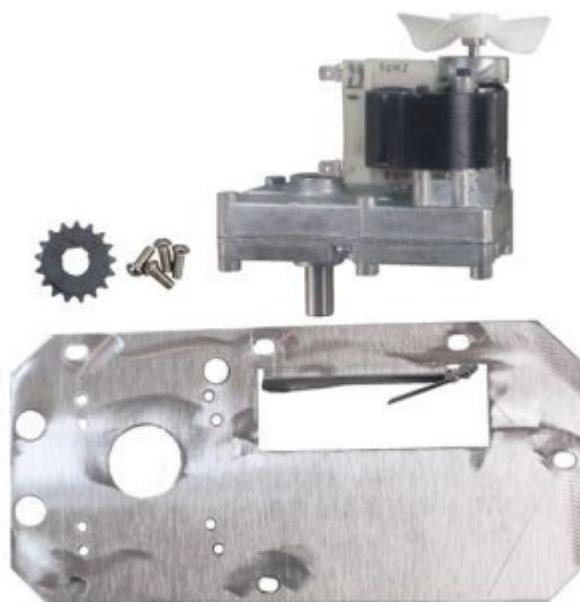

## Hopper Assy, 30T/.6 Lead Auger, Replacement For Bunn #28424.1004

Fits Models FMD DBC-3, FMD-3, FMDA DBC-3

[Read More](#)

**SKU:** 28424.1004

**Price:** \$60.23

**Categories:** [Bunn](#)

### Product Description

Hopper Assy, 30T/.6 Lead Auger

## Hot Dog Roller 240V, Replacement #PS-RG507

Fits Models 20, 20C, 20SCR, 30, 30BB, 30CBBE, 30CBD, 30CHDE, 30CR, 30CSBB, 30SBBC, 30SCBBE, 30SCBD, 30SCEX, 30SCF, 30SCRBB, 30SE, 3045CBB, 45CBBE, 45CSA, 45SA, 45SABBE, 45SCDV, 45SCRE, 50, 50BB, 50CBBC, 50CBBE, 50CE, 50CF, 50CHD, 50DV, 50E, 50F, 50

## Product Description

Hot Dog Roller Gear Motor Kit, 240V