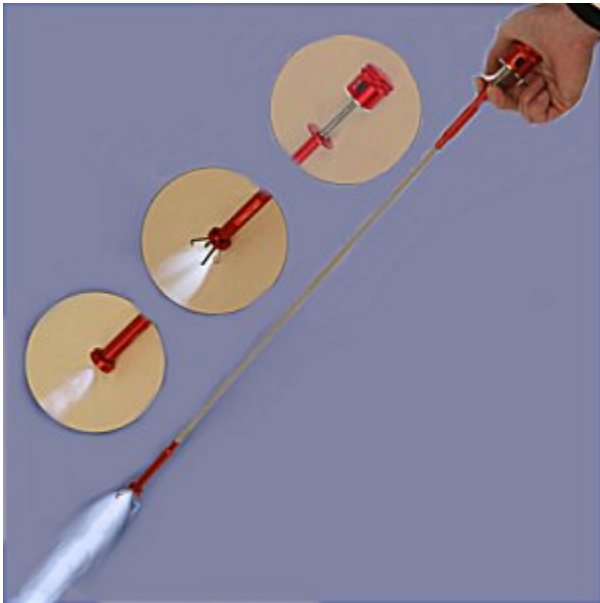

[Read More](#)

SKU: 12516.1005

Price: \$8.10

Categories: [Bunn](#)

Product Description

Lamp Assy w/Leads, Led Red

Latch Assembly, Door Side Mount PC, Replacement For Wilbur Curtis, CA-1135, 3375000862

Fits Models CAFE PC1, CAFE PC2, CAFE PC3, CAFE PC4, CAFE OAT3, CLC, CLCA, EXPR, PCGT3, PCGT4, PCGT5

[Read More](#)

SKU: CA-1135

Price: \$12.53

Categories: [Wilbur Curtis](#)

Product Description

Led Flexible Magnetic Spring Claw, 25 3/8 Inches Long

Convenient side switch turns High Intensity LED on and off as needed. Press plunger and Jaws open and release plunger and jaws clamp shut. Powerful Magnet Lifts Up to 5 Lbs. Tightly wound spring snakes into tight areas to retrieve Ferrous or Non-ferrous objects.

SKU: 46331.0001

Price: \$27.00

Categories: [Bunn](#)

Product Description

Led Lighted Telescoping 1 3/8 Inch Inspection Mirror, 6 1/2 To 35 Inches

LED Light illuminates dark areas for perfect inspection. All-angle ball joint holds lighted mirror head firmly at any angle for perfect viewing. Stainless steel handle is long, strong, and lightweight for fast accurate inspection. Comes with two round lithium batteries. Heavy Duty handle will not slip in wet oily hands