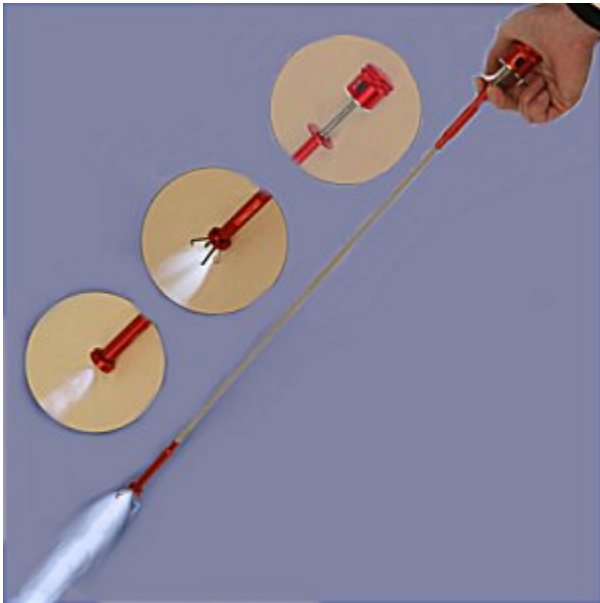

## Led Flexible Magnetic Spring Claw, 25 3/8 Inches Long

Convenient side switch turns High Intensity LED on and off as needed. Press plunger and Jaws open and release plunger and jaws clamp shut. Powerful Magnet Lifts Up to 5 Lbs. Tightly wound spring snakes into tight areas to retrieve Ferrous or Non-ferrous objects.