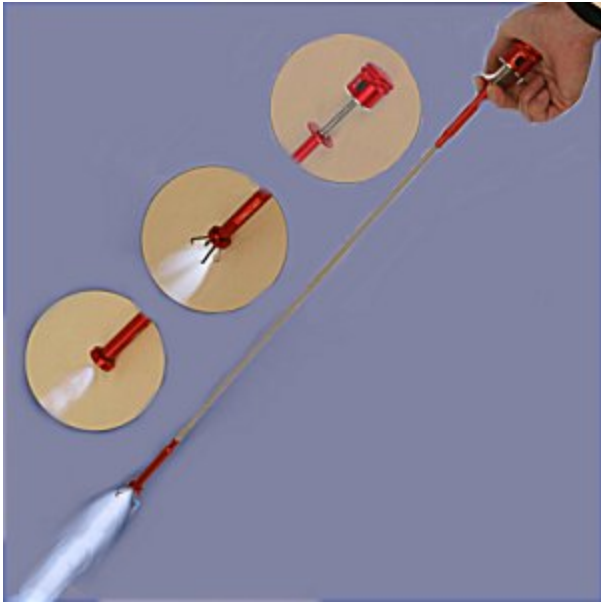

[Read More](#)

SKU: 12516.1005

Price: \$8.64

Categories: [Bunn](#)

Product Description

Lamp Assy w/Leads, Led Red

Latch Assembly, Door Side Mount PC, Replacement For Wilbur Curtis, CA-1135, 3375000862

Fits Models CAFE PC1, CAFE PC2, CAFE PC3, CAFE PC4,
CAFE OAT3, CLC, CLCA, EXPR, PCGT3, PCGT4, PCGT5

[Read More](#)

SKU: CA-1135

Price: \$12.53

Categories: [Wilbur Curtis](#)

Product Description

Led Flexible Magnetic Spring Claw, 25 3/8 Inches Long

Convenient side switch turns High Intensity LED on and off as needed. Press plunger and Jaws open and release plunger and jaws clamp shut. Powerful Magnet Lifts Up to 5 Lbs. Tightly wound spring snakes into tight areas to retrieve Ferrous or Non-ferrous objects.