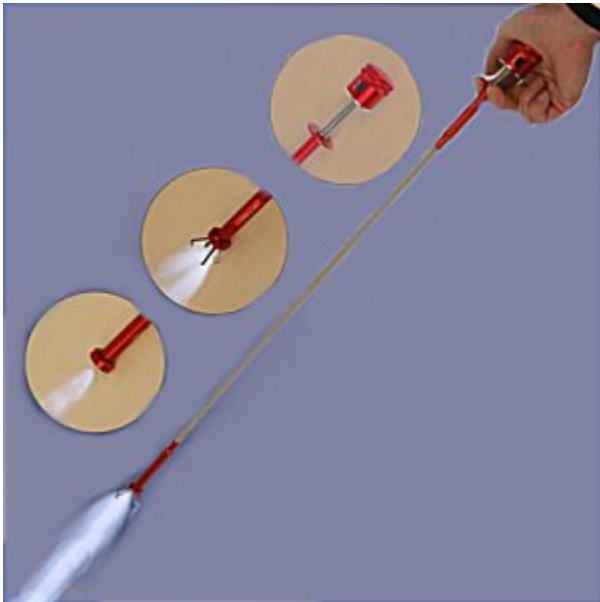

Latch Assembly, Door Side Mount PC, Replacement For Wilbur Curtis #CA-1135

Fits Models CAFE PC1, CAFE PC2, CAFE PC3, CAFE PC4, CAFE OAT3, CLC, CLCA, EXPR, PCGT3, PCGT4, PCGT5

[Read More](#)

SKU: CA-1135

Price: \$9.47

Categories: [Wilbur Curtis](#)

Product Description

Led Flexible Magnetic Spring Claw, 25 3/8 Inches Long

Convenient side switch turns High Intensity LED on and off as needed. Press plunger and Jaws open and release plunger and jaws clamp shut. Powerful Magnet Lifts Up to 5 Lbs. Tightly wound spring snakes into tight areas to retrieve Ferrous or Non-ferrous objects.

SKU: 46331.0001

Price: \$27.00

Categories: [Bunn](#)

Product Description

Led Lighted Telescoping 1 3/8 Inch Inspection Mirror, 6 1/2 To 35 Inches

LED Light illuminates dark areas for perfect inspection. All-angle ball joint holds lighted mirror head firmly at any angle for perfect viewing. Stainless steel handle is long, strong, and lightweight for fast accurate inspection. Comes with two round lithium batteries. Heavy Duty handle will not slip in wet oily hands

[Read More](#)

SKU: LIM

Price: \$19.41

Categories: [Hand](#)

Product Description

Leg 2 Inch Adjustable With Rubber Pad, Replacement For Grindmaster #220-00021

Fits Models: CS-1D-16, CS-1D-22, CS-2D-16, CS-2D-22, CS-2E-10, CS-2E-16, CS-2E-22, CS-3D-16, CS-3D-22, CS-3L-16, CS-3L-22, CS-4E-16, and CS-4E-22