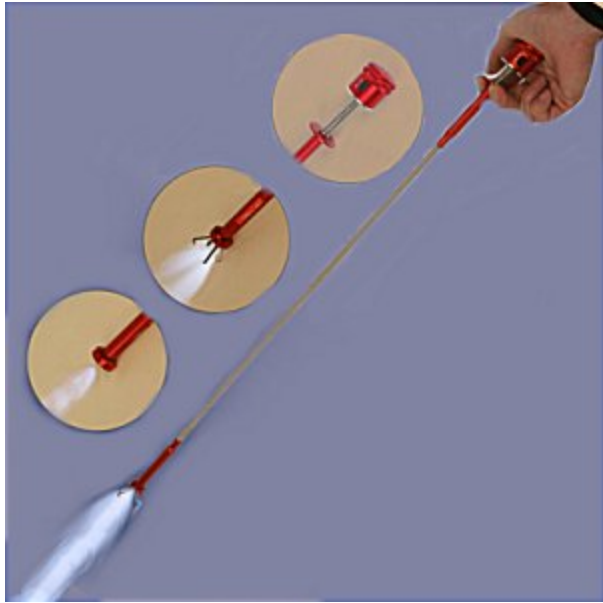

[Read More](#)

SKU: 100255

Price: \$64.26

Categories: [Newco](#)

Product Description

Kip Solenoid Valve 120V

Lamp Assy w/Leads, Led Red, Replacement For Bunn #12516.1005

Fits Models SH SERVER 1.0, SH SERVER 1.5, SH
SERVER 1.75, SH Server

[Read More](#)

SKU: 12516.1005

Price: \$8.10

Categories: [Bunn](#)

Product Description

Lamp Assy w/Leads, Led Red

Latch Assembly, Door Side Mount PC, Replacement For Wilbur Curtis #CA-1135

Fits Models CAFE PC1, CAFE PC2, CAFE PC3, CAFE PC4,
CAFE OAT3, CLC, CLCA, EXPR, PCGT3, PCGT4, PCGT5

[Read More](#)

SKU: CA-1135

Price: \$9.47

Categories: [Wilbur Curtis](#)

Product Description

Led Flexible Magnetic Spring Claw, 25 3/8 Inches Long

Convenient side switch turns High Intensity LED on and off as needed. Press plunger and Jaws open and release plunger and jaws clamp shut. Powerful Magnet Lifts Up to 5 Lbs. Tightly wound spring snakes into tight areas to retrieve Ferrous or Non-ferrous objects.

SKU: 46331.0001

Price: \$27.00

Categories: [Bunn](#)

Product Description

Led Lighted Telescoping 1 3/8 Inch Inspection Mirror, 6 1/2 To 35 Inches

LED Light illuminates dark areas for perfect inspection. All-angle ball joint holds lighted mirror head firmly at any angle for perfect viewing. Stainless steel handle is long, strong, and lightweight for fast accurate inspection. Comes with two round lithium batteries. Heavy Duty handle will not slip in wet oily hands