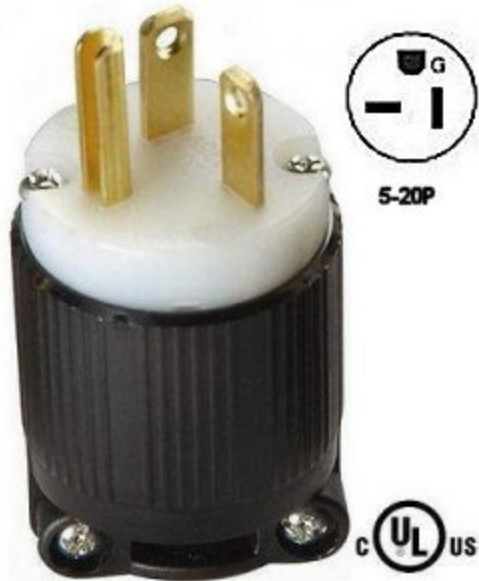

Product Description

Natural Polyethylene Tubing 3/8 x 500 Ft

Hydronix Mfg, Polyethylene Tubing 230 Psi @ 70°F, Max 120 Psi @ 150°F. MADE FOR PUSH-IN FITTINGS ONLY

[Read More](#)

SKU: PT06-NA-0500

Price: \$94.22

Categories: [Poly](#)

Product Description

Nema 5-20P 20A/125V, 2 Pole 3 Wire

Commercial Grade -Solid brass plug blades are firmly embedded in body. Terminal screw clamps are designed to contain wire and prevent binding. Terminal screws backed out - ready for wiring. Terminals in individual chambers to positively insulate conductors.

Categories: [Flare](#)

Product Description

Nickle Plated Brass Female Flare Swivel Nut 3/8 x 3/8

For Use With S 21-46 And S 21-66

[Read More](#)

SKU: NP50-6

Price: \$0.98

Categories: [Flare](#)

Categories: [Barb](#)

Product Description

Nylon Screw Mount Tubing Clamp, 1/2 Inch Bag Of 100

Nylon cable clamps are tough resilient, lightweight, and resistant to aging and most chemicals. Mounting hole is 13/64 inch diameter. Recognized under UL File. Meets UL94V-2 Flammability Classification.