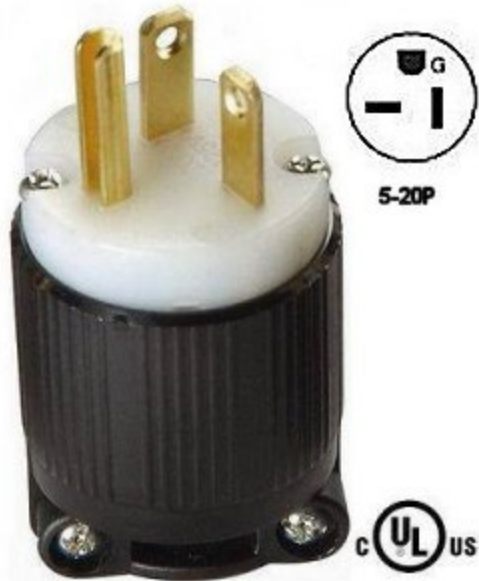

## Nema 5-20P 20A/125V, 2 Pole 3 Wire

Commercial Grade -Solid brass plug blades are firmly embedded in body. Terminal screw clamps are designed to contain wire and prevent binding. Terminal screws backed out - ready for wiring. Terminals in individual chambers to positively insulate conductors.