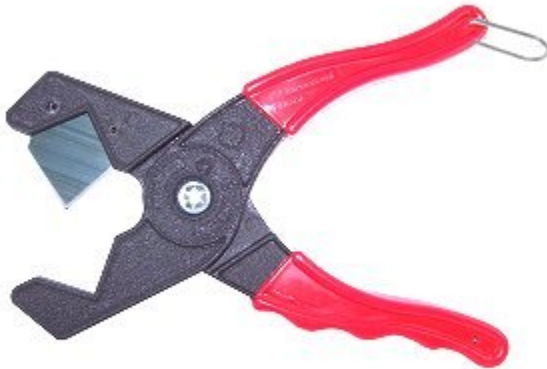

## Product Description

Motor Sproket .50 Diameter

---

## Multi Tubing Cutter Blades, Pack Of 2

High Grade Carbon Steel Replacement Blades For The 10010 Multi Cutter.

[Read More](#)

**SKU:** 10011

**Price:** \$12.66

**Categories:** [Beverage](#)

## Multi Tubing Cutter, Maximum Diameter 1 1/8 Inches

This High Quality Hose Cutter Has No Equal. It Provides A Straight, Even, Clean Cut On Beverage Tubing, Braided Rubber Or Plastic Hose Up To 1-1/8" Diameter. #10011 - Replacement Blades. Blades Are Made Of High Grade Carbon Steel, 2 Per Package.