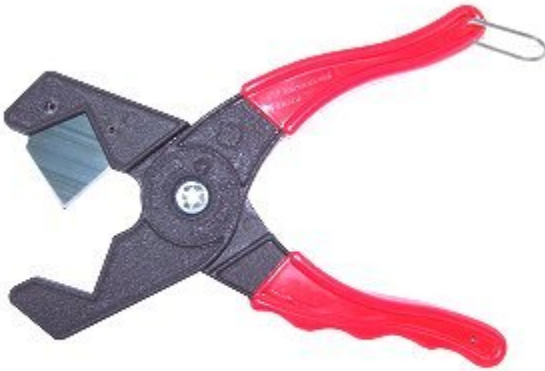

[Read More](#)

SKU: CD65AL

Price: \$3.40

Categories: [Cecilware](#)

Product Description

Motor Mount

Motor Sprocket .50 Diameter, Replacement For Star #2P- Z11853

Fits Models 20C, 20CE, 20CR, 20SC, 20SCE, 20SCR, 30BD, 30C, 30CBB, 30CBBC, 30CBBE, 30CBD, 30CBDE, 30CDV, 30CE, 30CF, 30CHD, 30CHDE, 30CR, 30CRBB, 30HD, 30SC, 30SCBB, 30SCBBC, 30SCBBE, 30SCBD, 30SCBDE, 30SCDV, 30SCE, 30SCEX, 30SCF, 30SCHD, 30SCHDE, 30SCR, 30SCRBB, 45BD, 45C, 45CBB, 45CBBE, 45CBD, 45CDV, 45CE, 45CF, 45CHD, 45CHDEP, 45CR, 45CRBB, 45CSA, 45HD, 45SC, 45SCBB, 45SCBBE, 45SCBD, 45SCDV, 45SCE, 45SCF, 45SCFET, 45SCFT, 45SCHD, 45SCHDE, 45SCR, 45SCRBB, 45SCRE, 50BD, 50C, 50CBB, 50CBBC, 50CBBE, 50CBBES, 50CBD, 50CBDE, 50CDV, 50CE, 50CF, 50CHD, 50CHDE, 50CR, 50CRBB, 50CSA, 50HD, 50SC, 50SC-ST, 50SC-STs, 50SCBB, 50SCBBC, 50SCBBE, 50SCBD, 50SCBDE, 50SCBDE-CSA, 50SCBDESW, 50SCDV, 50SCE, 50SCE-ST, 50SCEQT, 50SCEX, 50SCF, 50SCHD, 50SCHDE, 50SCR, 50SCRBB, 75BD, 75C, 75CBB, 75CBBE, 75CBBES, 75CBD, 75CBDE, 75CDV, 75CE, 75CF, 75CFV, 75CHD, 75CHDE, 75CR, 75CRBB, 75FF, 75HD, 75SC, 75SCBB, 75SCBBE, 75SCBD, 75SCBDE, 75SCDV, 75SCE, 75SCESW, 75SCF, 75SCF-SA, 75SCFE, 75SCFE-SA, 75SCFET, 75SCFT, 75SCHD, 75SCHDE, 75SCHDEP, 75SCR, 75SCRBB, 75SCRE, X30, X30F, X30S, X30SF, X30SG, X30SGF, X45, X45F, X45S, X45SF, X45SG, X45SGF, X50, X50F, X50S, X50SF, X50SG, X50SGF, X75, X75F, X75S, X75SF, X75SG, X75SGF

[Read More](#)

SKU: 2P-Z11853

Price: \$7.24

Categories: [Star](#)

Product Description

Motor Sproket .50 Diameter

Multi Tubing Cutter Blades, Pack Of 2

High Grade Carbon Steel Replacement Blades For The 10010 Multi Cutter.

[Read More](#)

SKU: 10011

Price: \$12.66

Categories: [Beverage](#)

Product Description

Multi Tubing Cutter, Maximum Diameter 1 1/8 Inches

This High Quality Hose Cutter Has No Equal. It Provides A Straight, Even, Clean Cut On Beverage Tubing, Braided Rubber Or Plastic Hose Up To 1-1/8" Diameter. #10011 - Replacement Blades. Blades Are Made Of High Grade Carbon Steel, 2 Per Package.