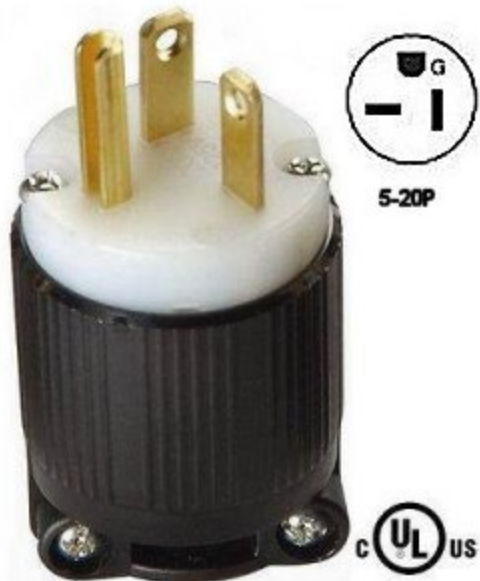

[Read More](#)

SKU: PT06-NA-0500

Price: \$85.23

Categories: [Poly](#)

Product Description

Nema 5-20P 20A/125V, 2 Pole 3 Wire

Commercial Grade -Solid brass plug blades are firmly embedded in body. Terminal screw clamps are designed to contain wire and prevent binding. Terminal screws backed out - ready for wiring. Terminals in individual chambers to positively insulate conductors.