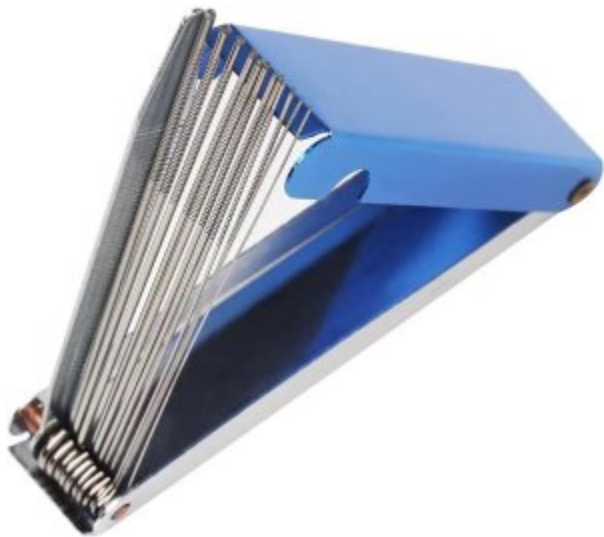

Product Description

Orifice Cleaning Kit For Espresso And Coffee Machines

High-quality materials: The cleaning tool is made of high-quality stainless steel, and is equipped with a lightweight and stable high-quality aluminum box, it is a good tool to carry and use. Different diameters: There are 13 orifice cleaning tools (0.4, 0.5, 0.6, 0.7, 0.8, 0.9, 1.0, 1.1, 1.2, 1.4, 1.5, 1.6mm, a flat file) with different diameters, specially used to remove tiny dirt in the nozzle.

[Read More](#)

SKU: 0024-092

Price: $5.29

Categories: [Brushes](#)

Product Description