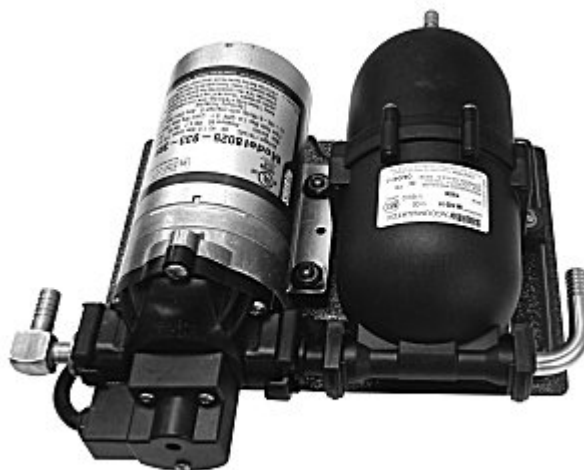

Shurflo Water Boost System, 60 Psi, 115V With Cord, 21oz Accumulator Tank, 3/8 Barbs

Non Stock, Must Be Ordered, Shurflo Water Boost Systems are designed for applications where low, fluctuating, or no water pressure exists. The system's pump and accumulator tank work together to maintain consistent water pressure to one or more dispensing valves or faucets. The result? Beverage dispensing equipment produces the high quality drinks customers expect from your operation - consistently, even in periods of peak demand and water usage.

[Read More](#)

SKU: 804-001

Price: \$411.23

Categories: [Pumps](#)

Product Description

Shurflo Water Boost System, 60 Psi, 115V With Cord, 21oz Accumulator Tank, 3/8 Barbs

Non Stock, Must Be Ordered, Shurflo Water Boost Systems are designed for applications where low, fluctuating, or no water pressure exists. The system's pump and accumulator tank work together to maintain consistent water pressure to one or more dispensing valves or faucets. The result? Beverage dispensing equipment produces the high quality drinks customers expect from your operation - consistently, even in periods of peak demand and water usage.

[Read More](#)

SKU: 804-002**Price:** \$388.36**Categories:** [Pumps](#)

Product Description

Shurflo Water Booster Medium, 90 Psi 115V Corded Pump

90 psi 115 VAC 8000 series corded pump (NSF, UL, CUL listed) Accumulator Tank: 2 gallon SS and butyl rubber bladder. (NSF listed) Water Ports: 3/8" barb inlet/outlet

[Read More](#)**SKU:** 804-023**Price:** \$479.67**Categories:** [Pumps](#)

Product Description

Side Panel Left, Plastic, Replacement For Grindmaster #2270

[Read More](#)**SKU:** 2270**Price:** \$18.79**Categories:** [Grindmaster](#)