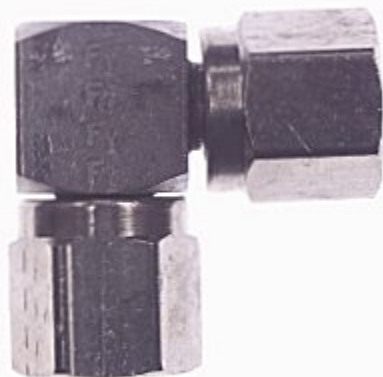

Stainless Steel Adapter Barb x Flare 3/8 x 1/4

[Read More](#)

SKU: S25-64

Price: \$2.59

Categories: [Barb x Flare](#)

Product Description

Stainless Steel Adapter Barb x Flare 3/8 x 3/8

[Read More](#)

Product Description

Stainless Steel Adapter Barb x Mpt 3/8 x 1/4

[Read More](#)

SKU: S27-64

Price: \$2.58

Categories: [Barb x Mpt](#)

Product Description

Stainless Steel Adapter Barb x Mpt 3/8 x 3/8

Non stock item, Must be ordered

[Read More](#)

SKU: S27-66

Price: \$2.88

Categories: [Barb x Mpt](#)

Product Description

Stainless Steel Adapter Elbow Female Flare Swivel Both Ends 1/4

[Read More](#)

SKU: 7056

Price: \$4.39

Categories: [Flare](#)

Product Description
