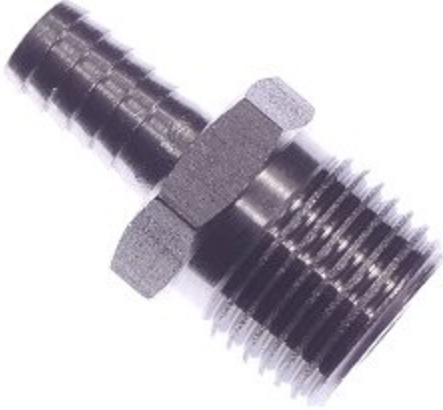

Stainless Steel Adapter Barb x Flare 3/8 x 1/4

[Read More](#)

SKU: S25-64

Price: \$2.59

Categories: [Barb x Flare](#)

Product Description

Stainless Steel Adapter Barb x Flare 3/8 x 3/8

[Read More](#)

Stainless Steel Adapter Barb x Mpt 1/4 x 1/4

[Read More](#)

SKU: S27-44

Price: \$2.19

Categories: [Barb x Mpt](#)

Product Description

Stainless Steel Adapter Barb x Mpt 1/4 x 1/8

[Read More](#)

SKU: S27-42

Price: \$2.44

Categories: [Barb x Mpt](#)

Product Description

Stainless Steel Adapter Barb x Mpt 1/4 x 3/8

[Read More](#)

SKU: S27-46

Price: \$2.93

Categories: [Barb x Mpt](#)

Product Description

Stainless Steel Adapter Barb x Mpt 3/8 x 1/2

Item is Non Stock and must be ordered

[Read More](#)

SKU: S27-68

Price: \$4.08

Categories: [Barb x Mpt](#)