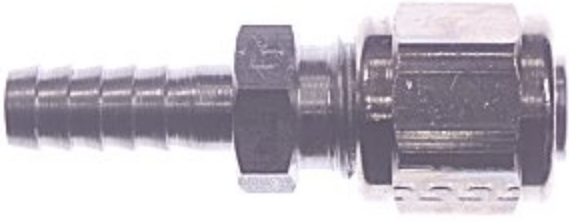

Categories: [Newco](#)

Product Description

Sprayhead/Siphon Hub Combo

Square Head Plug, Lead Free 1/4

[Read More](#)

SKU: 109A-B

Price: \$1.28

Categories: [Plugs](#)

Product Description

Square Head Plug, Lead Free 3/8

[Read More](#)

SKU: 109A-C

Price: \$1.68

Categories: [Plugs](#)

Product Description

Stainless Steel Adapter Barb x Compression 1/4