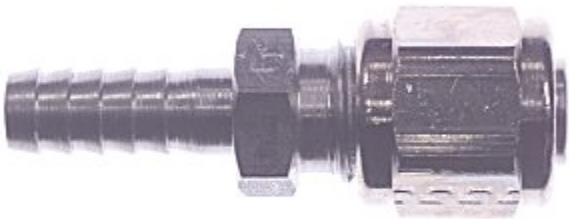

Square Head Plug, Lead Free 3/8

[Read More](#)

SKU: 109A-C

Price: $1.68

Categories: [Plugs](#)

Product Description

Stainless Steel Adapter Barb x Compression 1/4

[Read More](#)

SKU: S42-44

Price: $4.26

Categories: [Barb x Compression](#)

Product Description