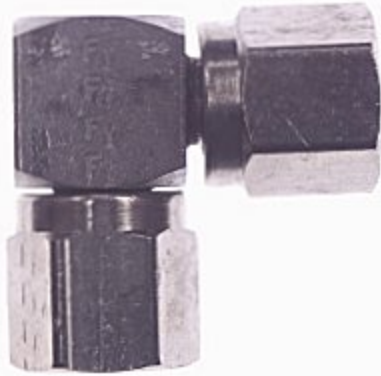

Stainless Steel Adapter Barb x Mpt 1/4 x 3/8

[Read More](#)

SKU: S27-46

Price: \$2.93

Categories: [Barb x Mpt](#)

Product Description

Stainless Steel Adapter Barb x Mpt 3/8 x 1/2

Item is non stock and must be ordered

[Read More](#)

SKU: S27-68

Price: \$3.38

Categories: [Barb x Mpt](#)

Product Description

Stainless Steel Adapter Barb x Mpt 3/8 x 1/4

[Read More](#)

SKU: S27-64

Price: \$2.58

Categories: [Barb x Mpt](#)

Product Description

Stainless Steel Adapter Barb x Mpt 3/8 x 3/8

[Read More](#)

SKU: S27-66

Price: \$2.84

Categories: [Barb x Mpt](#)

Product Description

Stainless Steel Adapter Elbow Female Flare Swivel Both Ends 1/4

[Read More](#)

SKU: 7056

Price: \$4.39

Categories: [Flare](#)

Product Description

Stainless Steel Adapter Tee Barb x Barb x Female Flare Swivel Nut 1/4