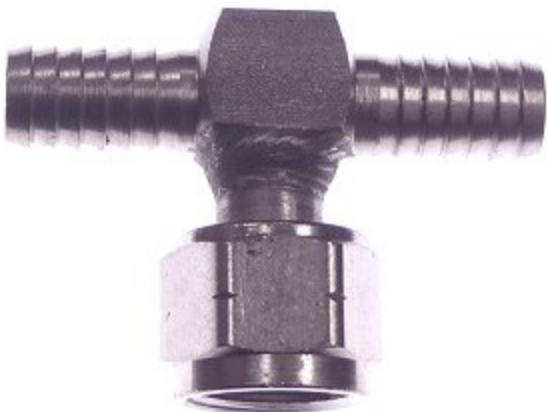

Product Description

Stainless Steel Adapter Elbow Female Flare Swivel Both Ends 1/4

[Read More](#)

SKU: 7056

Price: \$4.39

Categories: [Flare](#)

Product Description

Stainless Steel Adapter Tee Barb x Barb x Female Flare Swivel Nut 1/4

[Read More](#)

SKU: S34-44

Price: \$4.58

Categories: [Barb x Flare](#)

Product Description

Stainless Steel Adapter Tee Barb x Barb x Female Flare Swivel Nut 3/8

[Read More](#)

SKU: S34-66

Price: \$5.47

Categories: [Barb x Flare](#)

Product Description

Stainless Steel Adapter Tee Barb x Barb x Female Flare Swivel Nut 3/8 x 3/8 x 1/4

Non Stock, Item Must Be Ordered

[Read More](#)

SKU: S34-64

Price: \$4.82