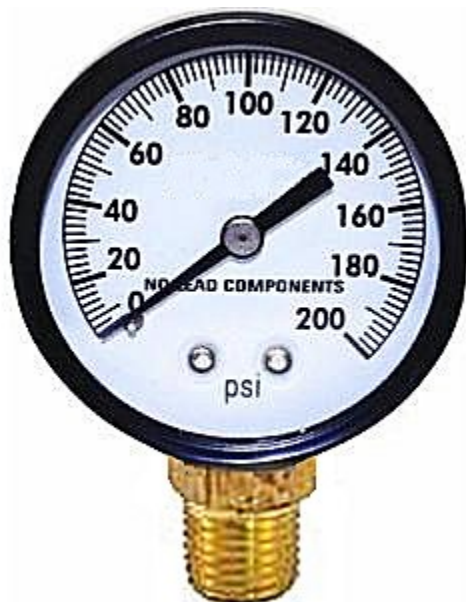

## 0-100 Psi 2 Inch Pressure Gauge With 1/4 Mpt, For Water Or Air, Lead Free

Max Temp 140°F, Black Steel Case With Acrylic Lens

[Read More](#)

**SKU:** G100

**Price:** \$5.38

**Categories:** [Gauges](#)

## 0-200 Psi 2 Inch Pressure Gauge With 1/4 Mpt, For Water Or Air, Lead Free

Max Temp 140°F, Black Steel Case With Acrylic Lens

[Read More](#)

**SKU:** G200

**Price:** \$5.49

**Categories:** [Gauges](#)