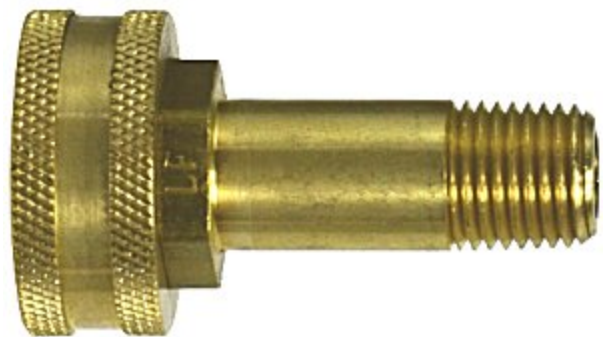

Non Stock, Item Must Be Ordered

[Read More](#)

SKU: 209GHS-10E

Price: \$3.16

Categories: [Garden Hose](#)

Product Description

Adapter Barb x Female Swivel Ball End 1/4 x 3/8

For Use With 122AS-6C, Or To Convert To Standard Beverage Tubing With 1/4 Id. Also On The Back Of Espresso Equipment Using A 3/8 Bsp Thread With Concave End.

SKU: 5AS-12D

Price: \$3.22

Categories: [Garden Hose](#)

Product Description

Adapter Female Garden Hose Swivel x Fpt, 3/4 x 3/4

Non Stock, Item Must Be Ordered

[Read More](#)

SKU: 5AS-12E

Price: \$3.68

Categories: [Garden Hose](#)

Product Description

Adapter Female Garden Hose Swivel x Mpt, Lead Free 3/4 x 1/4

Item Comes With Garden Hose Washer

[Read More](#)

SKU: 30-181

Price: \$3.46

Categories: [Garden Hose](#)

Product Description

Adapter Female Garden Hose Swivel x Mpt, Lead Free 3/4 x 3/8

Non Stock, Item Must Be Ordered

[Read More](#)

SKU: W1-B

Price: \$3.58

Categories: [Garden Hose](#)