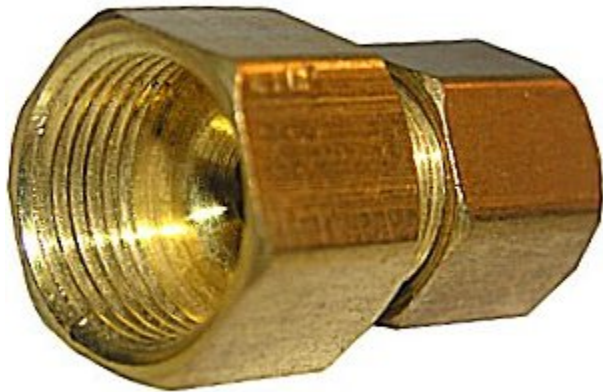

Product Description

Compression Adapter 3/8 Female Comp x 1/4 Male Comp, Lead Free

For Converting Water Shut Off Angle Stop From 3/8 Comp To 1/4 Comp, Using 1/4 Stainless Steel Braided Line SSL14CC, And U5CC-44 1/4 Female Flare x 1/4 Comp On The Back Of Coffee Machine

[Read More](#)

SKU: U6CC-64

Price: $2.86

Categories: [Adapters](#)