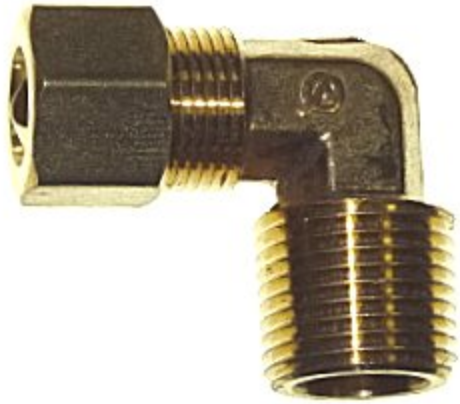

Elbow Lead Free Compression x Mpt 3/8 x 1/2

[Read More](#)

SKU: 69A-6D

Price: \$3.57

Categories: [Elbows](#)

Product Description

Elbow Lead Free Compression x Mpt 3/8 x 1/4

[Read More](#)

SKU: 69A-6B

Price: \$2.62

Categories: [Elbows](#)

Product Description

Elbow Lead Free Compression x Mpt 3/8 x 3/8

[Read More](#)

SKU: 69A-6C

Price: \$2.27

Categories: [Elbows](#)

Product Description

Flare Cap, Lead Free, 1/4

[Read More](#)

SKU: N5-4

Price: \$0.79

Categories: [Caps](#)

Product Description

Flare Cap, Lead Free, 3/8

[Read More](#)

SKU: N5-6

Price: \$1.06

Categories: [Caps](#)

Product Description

Full Port Fpt Ball Valve, Lead Free 1/2 x 1/2

Working Pressure 600 Psi, Temperature Rating -40°F To 302°F. • Suitable for full range of liquids and gases. Minimal pressure drop due to large full size ports. Bottom loaded, pressure retaining stem 600 psi WOG (non-shock) and 150 WSP (10.34 bars) saturated steam. Virgin PT±E stem packing seal, thrust washer and seats. White vinyl insulator on heavy duty plated carbon steel handles.