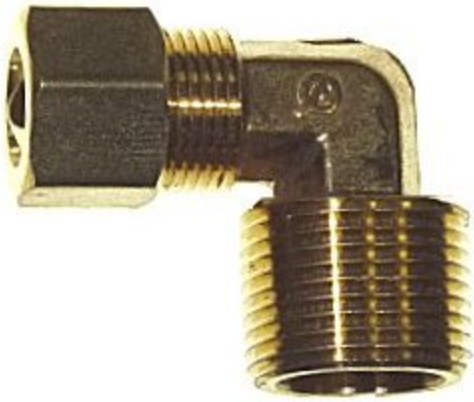

Elbow Lead Free Compression x Mpt 3/8 x 1/2

[Read More](#)

SKU: 69A-6D

Price: \$3.57

Categories: [Elbows](#)

Product Description

Elbow Lead Free Compression x Mpt 3/8 x 1/4

[Read More](#)

SKU: 69A-6B

Price: \$2.62

Categories: [Elbows](#)

Product Description

Elbow Lead Free Compression x Mpt 3/8 x 3/8

[Read More](#)

SKU: 69A-6C

Price: \$2.27

Categories: [Elbows](#)

Product Description

Flare Cap, Lead Free, 1/4

[Read More](#)

SKU: N5-4

Price: \$0.79

Categories: [Caps](#)

Product Description

Flare Cap, Lead Free, 3/8

[Read More](#)

SKU: N5-6

Price: \$1.06

Categories: [Caps](#)

Product Description

Full Port Fpt Ball Valve, Lead Free 1/2 x 1/2

Working Pressure 600 Psi, Temperature Rating -40°F To 302°F. • Suitable for full range of liquids and gases. Minimal pressure drop due to large full size ports. Bottom loaded, pressure retaining stem 600 psi WOG (non-shock) and 150 WSP (10.34 bars) saturated steam. Virgin PT±E stem packing seal, thrust washer and seats. White vinyl insulator on heavy duty plated carbon steel handles.