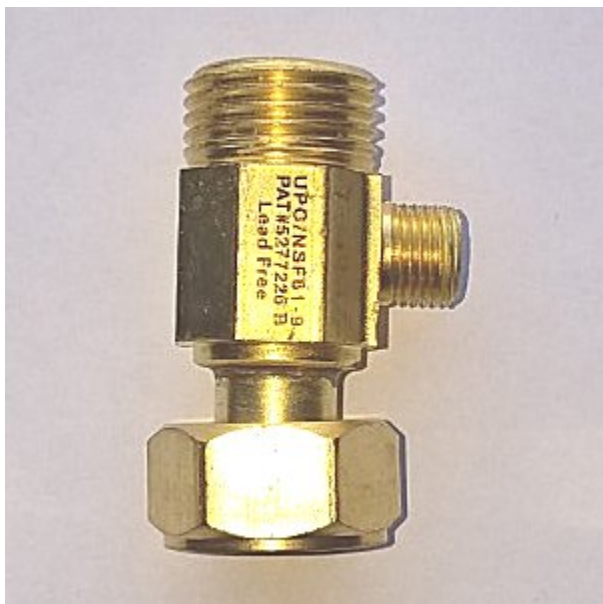

Adapter, Fpt x Mpt 3/8 x 1/4

[Read More](#)

SKU: 120A-CB

Price: \$1.80

Categories: [Adapters](#)

Product Description

Aluminum Garden Hose Cap 3/4

[Read More](#)

SKU: GHN5

Price: \$2.97

Categories: [Garden Hose](#)

Product Description

Angle Stop Max Adapter, Lead Free 1/2 x 1/2 x 1/4

Male Pipe x Female Pipe Swivel x Male Compression
Lead Free, Easily Converts Old Style Angle Or Straight
Stops To Dual Outlet Valves

[Read More](#)

SKU: MAX84NPT

Price: \$11.58

Categories: [Adapters](#)

Product Description

Angle Stop Max Adapter, Lead Free 1/2 x 1/2 x 1/4

Male Compression x Female Compression Swivel x Male Compression Lead Free, Easily Converts Angle Or Straight Stops To Dual Outlet Valves

[Read More](#)

SKU: MAX84

Price: \$10.23

Categories: [Adapters](#)

Product Description

Angle Stop Max Adapter, Lead Free 1/2 x 1/2 x 3/8

Male Compression x Female Compression Swivel x Male Compression Lead Free, Easily Converts Angle Or Straight Stops To Dual Outlet Valves