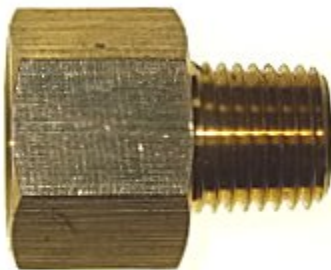

Categories: [Garden Hose](#)

Product Description

Adapter, Fpt x Mpt 1/4 x 1/4

[Read More](#)

SKU: 120A-BB

Price: \$1.69

Categories: [Adapters](#)

Product Description

Adapter, Fpt x Mpt 3/8 x 1/4

[Read More](#)

SKU: 120A-CB

Price: \$1.80

Categories: [Adapters](#)

Product Description

Aluminum Garden Hose Cap 3/4

[Read More](#)

SKU: GHN5

Price: \$2.97

Categories: [Garden Hose](#)

Product Description

Angle Stop Max Adapter, Lead Free 1/2 x 1/2 x 1/4

Male Pipe x Female Pipe Swivel x Male Compression
Lead Free, Easily Converts Old Style Angle Or Straight
Stops To Dual Outlet Valves

[Read More](#)

SKU: MAX84NPT

Price: \$11.58

Categories: [Adapters](#)

Product Description

Angle Stop Max Adapter, Lead Free 1/2 x 1/2 x 1/4

Male Compression x Female Compression Swivel x Male Compression Lead Free, Easily Converts Angle Or Straight Stops To Dual Outlet Valves