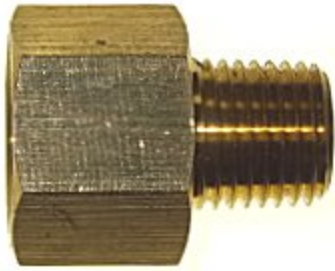

Adapter Bsp Swivel Ball x Mpt, 3/8 x 3/8

For Use With 209AS4C And 209AS6C, Or To Use With Stainless Steel Braided Hose That Comes With Espresso Equipment.

[Read More](#)

SKU: 122AS-6C

Price: \$3.35

Categories: [Adapters](#)

Product Description

Adapter, Fpt x Mpt 1/4 x 1/4

[Read More](#)

SKU: 120A-BB

Price: \$1.69

Categories: [Adapters](#)

Product Description

Adapter, Fpt x Mpt 3/8 x 1/4

[Read More](#)

SKU: 120A-CB

Price: \$1.80

Categories: [Adapters](#)

Product Description

Slip Joint Adapter, Fpt x Mpt x Fpt Chrome Plated Lead Free, 1/2 x 1/2 x 1/8

Chrome Plated Adapter For Old Style 1/2 Angle Stops
With Corrugated Slip Joint Risers.