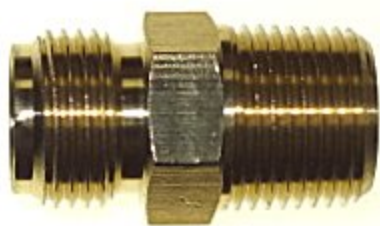

Adapter Bsp Swivel Ball x Mpt, 3/8 x 3/8

For Use With 209AS4C And 209AS6C, Or To Use With Stainless Steel Braided Hose That Comes With Espresso Equipment.

[Read More](#)

SKU: 122AS-6C

Price: \$3.35

Categories: [Adapters](#)

Product Description

Adapter, Fpt x Mpt 1/4 x 1/4

[Read More](#)

SKU: 120A-BB

Price: \$1.69

Categories: [Adapters](#)

Product Description

Adapter, Fpt x Mpt 3/8 x 1/4

[Read More](#)

SKU: 120A-CB

Price: \$1.80

Categories: [Adapters](#)

Product Description

Slip Joint Adapter, Fpt x Mpt x Fpt Chrome Plated Lead Free, 1/2 x 1/2 x 1/8

Chrome Plated Adapter For Old Style 1/2 Angle Stops
With Corrugated Slip Joint Risers.