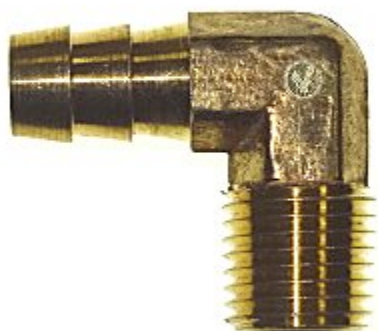

Price: \$1.93

Categories: [Unions](#)

Product Description

Connector Tube x Female Compression 1/4 x 1/4

John Guest Mfg, Sold Each Or 10 A Bag, For Use On RO Faucets or Any 1/4 Male Compression Fitting

[Read More](#)

SKU: CI3208U7S

Price: \$2.40

Categories: [Tube x Female Compression](#)

Product Description

Romex Clamp Connector, 1 Inch

Non Stock, Item Must Be Ordered, Twin Screw, For Indoor Use Only, Use In Dry Location To Connect Non-Metallic Cable

[Read More](#)

SKU: ERC-16

Price: \$2.49

Categories: [Fittings](#)

Product Description

Elbow Barb x Mpt, Lead Free 3/8 x 1/4

[Read More](#)

SKU: HE1-6B

Price: \$1.92

Categories: [Elbows](#)

Product Description

Stainless Steel Elbow Barb x Female Flare Swivel Nut 1/4

[Read More](#)

SKU: S30-44

Price: \$2.19

Categories: [Barb x Flare](#)