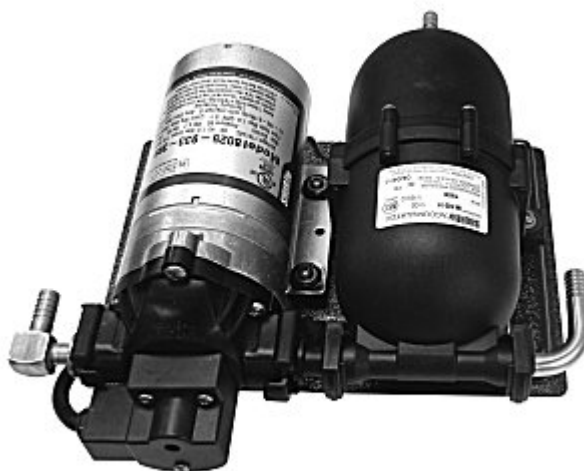

Shurflo Water Pump, 115V, 1/2 HP, 115V W Accumulator

Non Stock, Must Be Ordered. Shurflo Water Pump Systems are designed for consistent water pressure in fluctuating, or no water flow conditions. The pump and accumulator provide consistent water pressure for valves or faucets. The equipment produces the performance you expect from your other Shurflo products during periods of peak demand.

[Read More](#)

SKU: 804-0