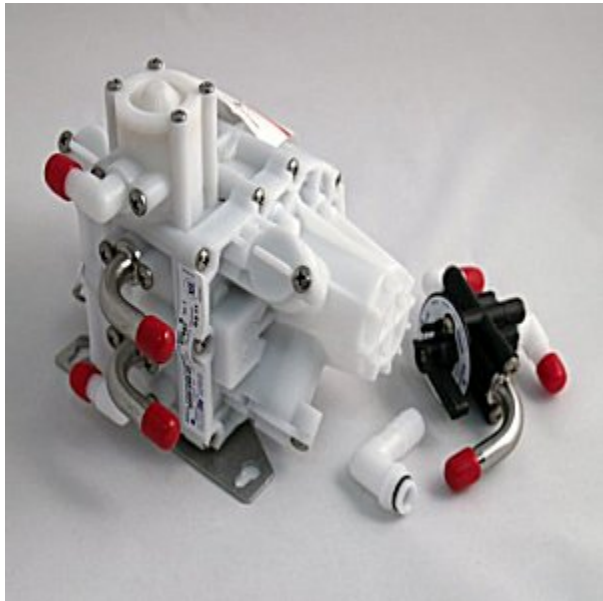

## Aquatec Delivery Demand Water Pump 6.0 Gpm 60 Psi With 6 Foot Cord, 115V, 1/2 Fpt

The Aquatec 550 Series Pumps are used to either draw water from a holding tank and pressurize it or boost pressure from a low pressure source. Although designed to operate intermittently many 550 versions can run continuously for several hours at a time. These pumps can be operated either in demand mode (pressure switch controlled) or in delivery mode (controlled by external power switching device). If needed an integral bypass can be used to limit pressure. 5-chamber construction Closed impervious diaphragm Independent symmetrical valves Highest structural integrity Ten point clamping Engineered composite plastics Corrosion resistant metal Pressure switch and transducer options Aquatec 5513 Demand Pump Benefits: Self-priming Unparalleled performance efficiency Whisper quiet at lower flows Minimal pulsations 7 year design life Runs dry without damage Chemically resistant versions Aquatec 5513 Demand Pump Technical Information Aquatec 550 Series Demand Pump Data 5513 550 Series Superflow Pumps Aquatec 550 Series Superflow Pumps Duplex 2 Series Pumps are suited for chemical or beverage and water applications such as city water pressure boost. Built in check valve.

## Fluid-O-Tech Clamp On Rotary Vane Low Lead Compliant Pump 125 Gph 250 Psi, 3/8 Fpt

For Use On Beverage And Espresso Equipment

[Read More](#)

**SKU:** PB3501X

**Price:** \$69.23

**Categories:** [Pumps](#)

## Shurflo Brix Pump 5 To 1, With 3/8 Barb Elbows

This Brix pump 5:1 is a proportioning device, which produce exact ratio. The particular ratio is determined by the pump design, and is thereby maintained precisely.