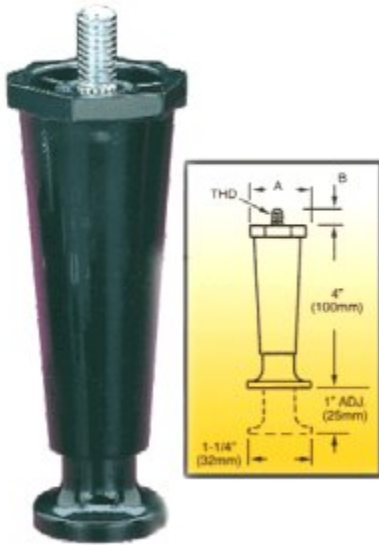

[Read More](#)

SKU: 26685.0000

Price: \$9.45

Categories: [Bunn](#)

Product Description

Black Plastic Faucet, Blank Handle

Black Plastic Faucet Stem, 3/8-Inches, Replacement For Bunn #26528.0000

Fits Models 1SH, 2S, 2S, 1.50, DUAL SH 1.75 (Smart Funnel), DUAL SH DBC SST, TF DBC, FCD-4, FMD-4, FMD-5, FMD-14, IMIX-3, IMIX-3S, IMIX-5S, IMIX-5S+, 2S, JDF-4, JDF-4 UC, LCA-2 PC, LCA-2A, LCR-2A, LCR-2A PC, 1.5, SINGLE SH 1.75, SINGLE TF DBC, SIM III, ULTRA-1, ULTRA

[Read More](#)**SKU:** 26528.0000**Price:** \$3.19**Categories:** [Bunn](#)

Product Description

Black Plastic Leg: 4 Inches Adjustable To 5 Inches, 3/8 Inch-16 Stud, Sold As 1 Leg, Replacement For Bunn #13255.0003

Fits Models 1SH, 2SH, CDS-2, CDS-3, DUAL SH 1.50, DUAL SH 1.75, DUAL SH DBC (Smart Funnel), DUAL SH DBC SST, DUAL/GPR-DBC, FCD-4, FMD DBC-3, FMD-1, FMD-2, FMD-3, FMD-4, FMD-5, FMDA DBC-3, HC-1, HC-2, HC-3, IMIX-14, IMIX-3, IMIX-3S, IMIX-3S Oatmeal, IMIX-4, IMIX-5, IMIX-5S, IMIX-5S+, IMIX-5S+ (Hot & Iced), JDF-4, SINGLE SH, SINGLE SH 1.5, SINGLE SH 1.75, SINGLE SH DBC, SINGLE TF 1.75, SINGLE/GPR DBC-DV, ULTRA-1, ULTRA-2, ULTRA-2A