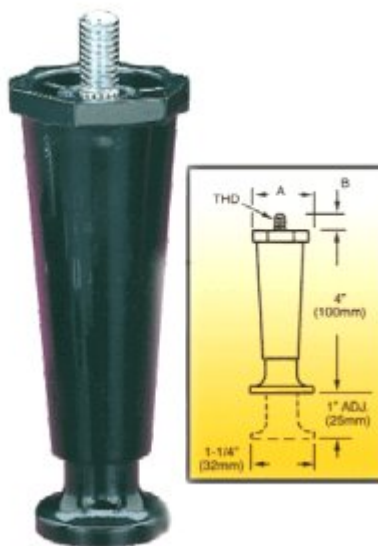

[Read More](#)

SKU: 26685.0000

Price: \$9.45

Categories: [Bunn](#)

Product Description

Black Plastic Faucet, Blank Handle

Black Plastic Faucet Stem, 3/8-Inches, Replacement For Bunn #26528.0000

Fits Models 1SH, 2S, 2S, 1.50, DUAL SH 1.75 (Smart Funnel), DUAL SH DBC SST, TF DBC, FCD-4, FMD-4, FMD-5, FMD-14, IMIX-3, IMIX-3S, IMIX-5S, IMIX-5S+, 2S, JDF-4, JDF-4 UC, LCA-2 PC, LCA-2A, LCR-2A, LCR-2A PC, 1.5, SINGLE SH 1.75, SINGLE TF DBC, SIM III, ULTRA-1, ULTRA

[Read More](#)**SKU:** 26528.0000**Price:** \$3.19**Categories:** [Bunn](#)

Product Description

Black Plastic Leg: 4 Inches Adjustable To 5 Inches, 3/8 Inch-16 Stud, Sold As 1 Leg, Replacement For Bunn #13255.0003