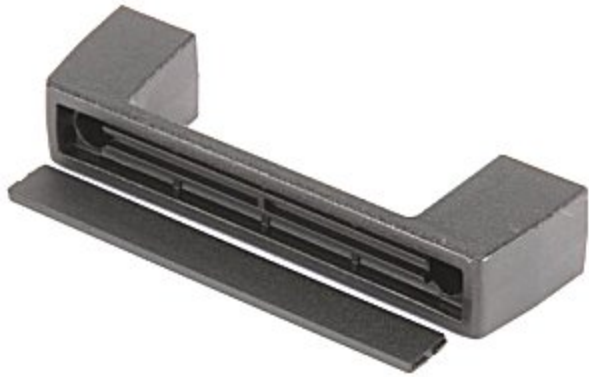

[Read More](#)

SKU: 03093.0002

Price: \$2.16

Categories: [Bunn](#)

Product Description

Black Plastic Wing Nut

Black Server Handle Kit, Replacement For Bunn #26181.1000

Fits Models SH SERVER 1.0, SH SERVER 1.5, SH SERVER 1.75, SH Server