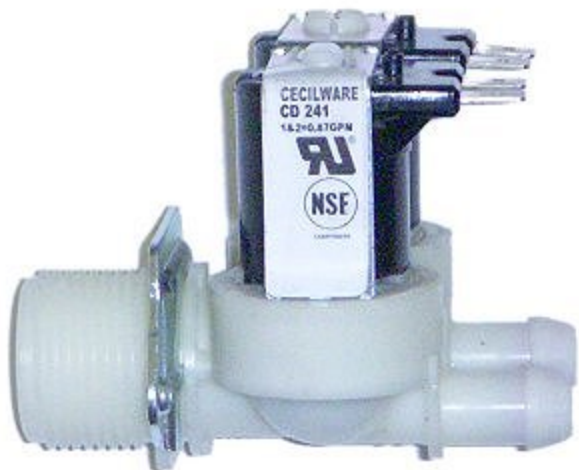

[Read More](#)

SKU: M172S

Price: \$3.28

Categories: [Cecilware](#)

Product Description

Canister or Hopper Base, Replacement For Cecilware #CD140L

Fits Models JAVA 2 QB-D, JAVA 2 QB-D1, JAVA 2 QB-D2,
JAVA 2 QB-D3, JAVA 2 QB-DC

[Read More](#)

SKU: CD140L

Price: \$16.81

Categories: [Cecilware](#)

Product Description

Canister or Hopper Base

Canister Socket With Brass Insert, Replacement For Cecilware #CD340L

Fits Models GB5MF-HC-IT-LD, GB5MF-IT-LD, JAVA 2 QB-
D, JAVA 2 QB-D1, JAVA 2 QB-D2, JAVA 2 QB-D3, JAVA 2
QB-DC

[Read More](#)

SKU: M705A

Price: \$8.08

Categories: [Cecilware](#)

Product Description

Complete Door Latch

Dual Inlet Valve .87 Gpm-110, Replacement For Cecilware #CD241L

Fits Models FTC-10-N, FTC-3-N, FTC-3.5-N, FTC-5-N,
LTB-103, LTB-103-IR, LTB-105

[Read More](#)

SKU: CD241L

Price: \$35.54

Categories: [Cecilware](#)

Product Description

Dual Inlet Valve

Dual Liquid Level Sensor, Replacement For Cecilware #K695QL, #344-00079

Fits Models 2K-GB-LD, 3K-GB-LD, 4K-GB-LD, 5K-10-GB-LD, 5K-GB-LD, FTC-10-N, FTC-3-N, FTC-3.5-N, FTC-5-N, GB1CP, GB1HC-CP, GB1HC-CP-PC, GB1M-LD, GB2 Super SKI, GB2 Super SKI-BL-LD, GB2CP, GB2HC-CP, GB2HC-CP-PC, GB2M-5.5-LD, GB3CP, GB3M-10-LD, GB3M-5.5-LD, GB4M-5.5-LD, GB5M-10-LD, GB5M-5.5-LD, GB6MP-10-LD-U, GB8MP-10-LD-U, GBM, GBSuperSKI, JAVA 2 QB-D, JAVA 2 QB-D1, JAVA 2 QB-D2, JAVA 2 QB-D3, JAVA 2 QB-DC