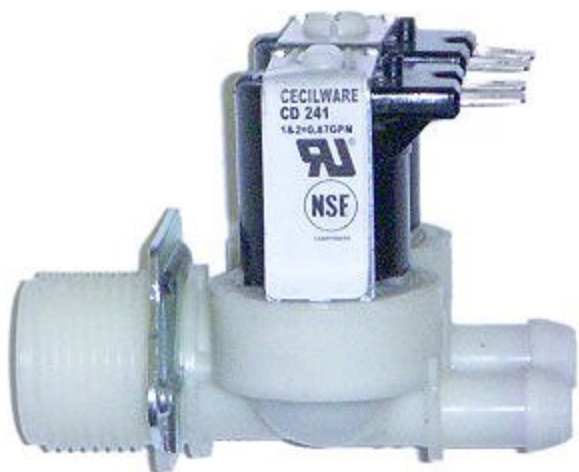

[Read More](#)

SKU: M172S

Price: \$3.28

Categories: [Cecilware](#)

Product Description

Canister or Hopper Base, Replacement For Cecilware #CD140L

Fits Models JAVA 2 QB-D, JAVA 2 QB-D1, JAVA 2 QB-D2,
JAVA 2 QB-D3, JAVA 2 QB-DC

[Read More](#)

SKU: CD340L

Price: \$2.11

Categories: [Cecilware](#)

Product Description

Canister Socket With Brass Insert

Chamber Mount Gasket, For #CD65AL Replacement For Cecilware #CD65XL

Chamber Mount Gasket Only

[Read More](#)

SKU: M705A

Price: \$8.08

Categories: [Cecilware](#)

Product Description

Complete Door Latch

Dual Inlet Valve .87 Gpm-110, Replacement For Cecilware #CD241L

Fits Models FTC-10-N, FTC-3-N, FTC-3.5-N, FTC-5-N,
LTB-103, LTB-103-IR, LTB-105

[Read More](#)

SKU: CD241L

Price: \$35.54

Categories: [Cecilware](#)

Product Description

Dual Inlet Valve

Dual Liquid Level Sensor, Replacement For Cecilware #K695QL, #344-00079

Fits Models 2K-GB-LD, 3K-GB-LD, 4K-GB-LD, 5K-10-GB-LD, 5K-GB-LD, FTC-10-N, FTC-3-N, FTC-3.5-N, FTC-5-N, GB1CP, GB1HC-CP, GB1HC-CP-PC, GB1M-LD, GB2 Super SKI, GB2 Super SKI-BL-LD, GB2CP, GB2HC-CP, GB2HC-CP-PC, GB2M-5.5-LD, GB3CP, GB3M-10-LD, GB3M-5.5-LD, GB4M-5.5-LD, GB5M-10-LD, GB5M-5.5-LD, GB6MP-10-LD-U, GB8MP-10-LD-U, GBM, GBSuperSKI, JAVA 2 QB-D, JAVA 2 QB-D1, JAVA 2 QB-D2, JAVA 2 QB-D3, JAVA 2 QB-DC