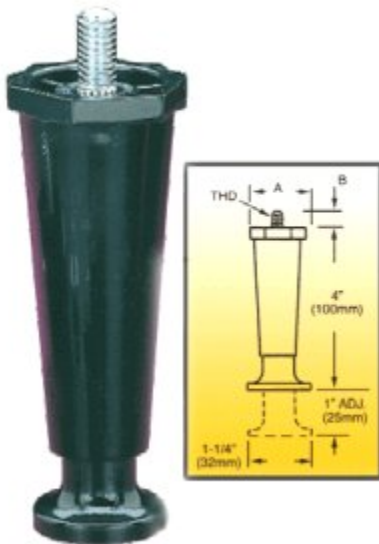

[Read More](#)

SKU: L656AL

Price: \$4.13

Categories: [Cecilware](#)

Product Description

1/2 Disc Hi Limit

5 lb Hopper Assembly With Wire Auger, Replacement For Cecilware #CD185L

[Read More](#)

SKU: CD185L

Price: \$101.58

Categories: [Cecilware](#)

Product Description

4.5lb Hopper Assembly With Wire Auger

5.5lb Hopper Assembly With Wire Auger, Replacement For Cecilware #CD144L

[Read More](#)

SKU: CD144L

Price: \$103.48

Categories: [Cecilware](#)

Product Description

5.5lb Hopper Assembly With Wire Auger

Black Plastic Leg: 4 inches adjustable to 5 inches, 3/8 inch-16 Stud, Replacement For Cecilware #M172S, M172SL