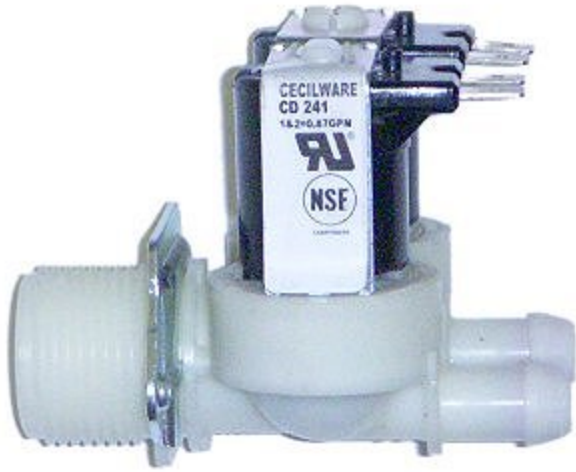

[Read More](#)

SKU: CD140L

Price: \$16.81

Categories: [Cecilware](#)

Product Description

Canister or Hopper Base

Canister Socket With Brass Insert, Replacement For Cecilware CD340L

Fits Models GB5MF-HC-IT-LD, GB5MF-IT-LD, JAVA 2 QB-
D, JAVA 2 QB-D1, JAVA 2 QB-D2, JAVA 2 QB-D3, JAVA 2
QB-DC

[Read More](#)

SKU: CD65XL

Price: \$2.20

Categories: [Cecilware](#)

Product Description

Chamber Mount Gasket, For #CD65AL, Replacement For Cecilware #CD65XL

Complete Door Latch, Replacement For Cecilware #M705A

[Read More](#)

SKU: M705A

Price: \$8.08

Categories: [Cecilware](#)

Product Description

Complete Door Latch

Dual Inlet Valve .87 Gpm-110, Replacement For Cecilware #CD241L

Fits Models FTC-10-N, FTC-3-N, FTC-3.5-N, FTC-5-N,
LTB-103, LTB-103-IR, LTB-105

[Read More](#)

SKU: CD241L

Price: \$36.54

Categories: [Cecilware](#)

Product Description

Dual Inlet Valve

Dual Liquid Level Sensor, Replacement For Cecilware #K695QL, #344-00079

Fits Models 2K-GB-LD, 3K-GB-LD, 4K-GB-LD, 5K-10-GB-LD, 5K-GB-LD, FTC-10-N, FTC-3-N, FTC-3.5-N, FTC-5-N, GB1CP, GB1HC-CP, GB1HC-CP-PC, GB1M-LD, GB2 Super SKI, GB2 Super SKI-BL-LD, GB2CP, GB2HC-CP, GB2HC-CP-PC, GB2M-5.5-LD, GB3CP, GB3M-10-LD, GB3M-5.5-LD, GB4M-5.5-LD, GB5M-10-LD, GB5M-5.5-LD, GB6MP-10-LD-U, GB8MP-10-LD-U, GBM, GBSuperSKI, JAVA 2 QB-D, JAVA 2 QB-D1, JAVA 2 QB-D2, JAVA 2 QB-D3, JAVA 2 QB-DC