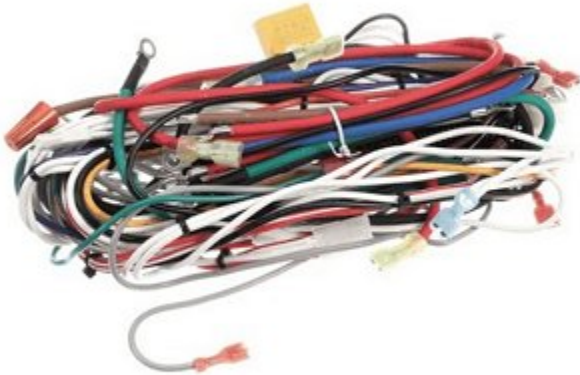

[Read More](#)

SKU: WC-6221

Price: \$10.26

Categories: [Wilbur Curtis](#)

Product Description

Grommet, 15MM GB/QB/Java, Replacement For Cecilware #M462AL

Fits Models CME10E-N, CME15E-N, GB1CP, GB1HC-CP, GB1HC-CP-PC, GB2CP, GB2HC-CP, GB2HC-CP-PC, GB3CP, JAVA GIANT 2, JAVA GIANT 3, ME10-GN, ME10E-N, ME15-GN, ME15E-N

[Read More](#)

SKU: M462AL

Price: \$4.23

Categories: [Cecilware](#)

Product Description

Grommet, 15MM GB/QB/Java

Grommet, Dump Valve, Replacement For Grindmaster #61243

Fits Models AT-2W, AT-2WE, AT-3W, AT-3WE, AT-3WR, AT-3WRE, AT-AP, AT-APE, AT-TC, AT-TCE, BA-P, BL-2P, BL-3PW, BREW10, BREW11, BREW20, BREW21, GNB-10H, GNB-11H, GNB-20H, GNB-21H, PIC 1, PIC 2, PIC 23A, PIC 3, PIC 33A, PIC 4, PIC 43A, PIC 5, PIC 5W, PIC 6

[Read More](#)

SKU: 61243

Price: \$3.24

Categories: [Grindmaster](#)

Product Description

Grommet, Inlet Tube

Harness Assembly For Solid State Relay, TP2T10, Replacement For Wilbur Curtis, 3375000840

Fits Popular Models: TP1T10A1000, TP15T10A5100, TP15T16A1100

[Read More](#)

SKU: WC-13335

Price: \$51.92

Categories: [Wilbur Curtis](#)

Product Description

Harness Assembly, Warmer, Replacement For Curtis Wc-13164, 3375000236

Fits Popular Models: ALP3GT63A800, ALP3GT12A000, ALP6GTN63A000