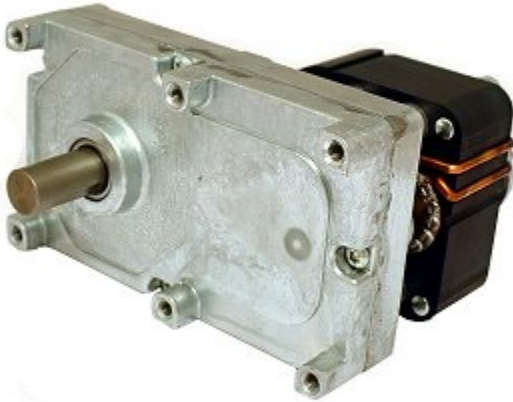

[Read More](#)

SKU: PS-RG5070

Price: \$215.75

Categories: [Star](#)

Product Description

Hot Dog Roller Gear Motor Kit, 240V

Hot Dog Roller Gear Motor, 120V/60Hz, Replacement For Star #2U-Z11854

Fits Models 20C, 20CE, 20CR, 20SC, 20SCE, 20SCR, 30C, 30CBB, 30CBBC, 30CBBE, 30CDV, 30CE, 30CF, 30CR, 30CRBB, 30SC, 30SCBB, 30SCBBC, 30SCBBE, 30SCDV, 30SCE, 30SCEX, 30SCF, 30SCR, 30SCRBB, 45C, 45CBB, 45CBBE, 45CDV, 45CE, 45CF, 45CR, 45CRBB, 45CSA, 45SC, 45SCBB, 45SCBBE, 45SCDV, 45SCE, 45SCF, 45SCFET, 45SCFT, 45SCR, 45SCRBB, 45SCRE, 50C, 50CBB, 50CBBC, 50CBBE, 50CBBES, 50CDV, 50CE, 50CF, 50CR, 50CRBB, 50CSA, 50SC, 50SC-ST, 50SC-STs, 50SCBB, 50SCBBC, 50SCBBE, 50SCDV, 50SCE, 50SCE-ST, 50SCEQT, 50SCEX, 50SCF, 50SCR, 50SCRBB, 75C, 75CBB, 75CBBE, 75CBBES, 75CDV, 75CE, 75CF, 75CFV, 75CR, 75CRBB, 75FF, 75SC, 75SCBB, 75SCBBE, 75SCDV, 75SCE, 75SCESW, 75SCF, 75SCF-SA, 75SCFE, 75SCFE-SA, 75SCFET, 75SCFT, 75SCR, 75SCRBB, 75SCRE, X30, X30F, X30S, X30SF, X30SG, X30SGF, X45, X45F, X45S, X45SF, X45SG, X45SGF, X50, X50F, X50S, X50SF, X50SG, X50SGF, X75, X75F, X75S, X75SF, X75SG, X75SGF