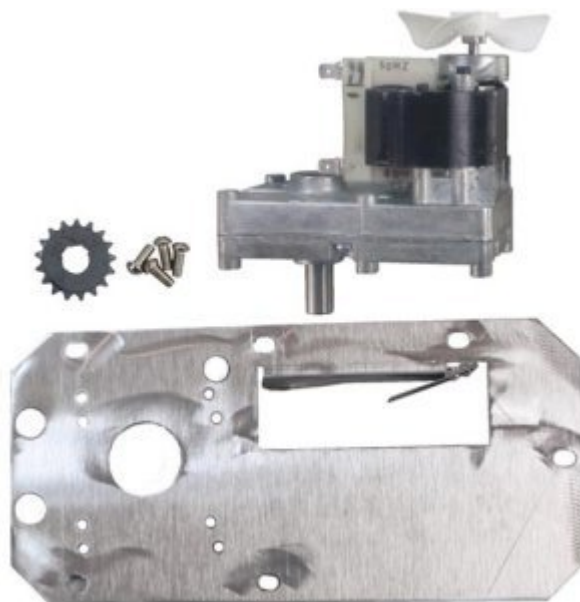

[Read More](#)

SKU: 26504.0000

Price: \$8.90

Categories: [Bunn](#)

Product Description

Hinge Adjustable

Hinge Bracket, Replacement For Grindmaster #1022

[Read More](#)

SKU: 1022

Price: \$3.50

Categories: [Grindmaster](#)

Product Description

Hinge Bracket

Hopper Assy, 30T/.6 Lead Auger, Replacement For Bunn #28424.1004

Fits Models FMD DBC-3, FMD-3, FMDA DBC-3

[Read More](#)

SKU: 28424.1004

Price: \$60.23

Categories: [Bunn](#)

Product Description

Hopper Assy, 30T/.6 Lead Auger

Hot Dog Roller 240V, Replacement #PS-RG507

Fits Models 20, 20C, 20SCR, 30, 30BB, 30CBBE, 30CBD, 30CHDE, 30CR, 30CSBB, 30SBBC, 30SCBBE, 30SCBD, 30SCEX, 30SCF, 30SCRBB, 30SE, 3045CBB, 45CBBE, 45CSA, 45SA, 45SASCBBE, 45SCDV, 45SCRE, 50, 50BB, 50CBBC, 50CBBE, 50CE, 50CF, 50CHD, 50DV, 50E, 50F, 50SC, 50SC-ST, 50S

[Read More](#)

SKU: PS-RG5070

Price: \$215.75

Categories: [Star](#)

Product Description

Hot Dog Roller Gear Motor Kit, 240V

Hot Dog Ro 120V/60Hz, Star #2U-Z1

Fits Models 20C, 20
30C, 30CBB, 30CBE
30CR, 30CRBB, 30S
30SCDV, 30SCE, 30
45C, 45CBB, 45CBE
45CRBB, 45CSA, 45
45SCE, 45SCF, 45S
45SCRE, 50C, 50CB
50CDV, 50CE, 50CF
50SC-ST, 50SC-ST
50SCDV, 50SCE, 50
50SCR, 50SCRBB, 7