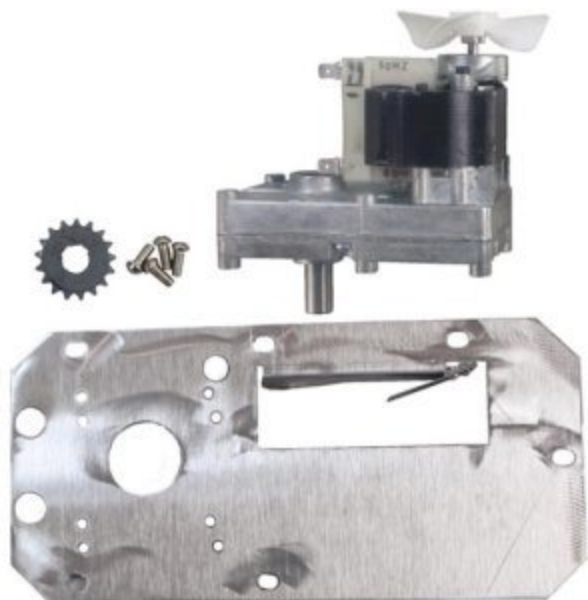

[Read More](#)

SKU: 26504.0000

Price: \$8.90

Categories: [Bunn](#)

Product Description

Hinge Adjustable

Hinge Bracket, Replacement For Grindmaster #1022

[Read More](#)

SKU: 1022

Price: \$3.50

Categories: [Grindmaster](#)

Product Description

Hinge Bracket

Hopper Assy, 30T/.6 Lead Auger, Replacement For Bunn #28424.1004

Fits Models FMD DBC-3, FMD-3, FMDA DBC-3

[Read More](#)

SKU: 28424.1004

Price: \$60.23

Categories: [Bunn](#)

Product Description

Hopper Assy, 30T/.6 Lead Auger

Hot Dog Roller Gear Motor Kit, 240V, Replacement For Star #PS-RG5070

Fits Models 20, 20C, 20CE, 20CR, 20S, 20SC, 20SCE, 20SCR, 30, 30BB, 30BBE, 30BD, 30C, 30CBB, 30CBBC, 30CBBE, 30CBD, 30CBDE, 30CDV, 30CE, 30CF, 30CHD, 30CHDE, 30CR, 30CRBB, 30D, 30E, 30F, 30HD, 30S, 30SBB, 30SBBC, 30SBBE, 30SC, 30SCBB, 30SCBBC, 30SCBBE, 30SCBD, 30SCBDE, 30SCDV, 30SCE, 30SCEX, 30SCF, 30SCHD, 30SCHDE, 30SCHDM, 30SCR, 30SCRBB, 30SE, 30SF, 45A, 45ABB, 45ADV, 45AE, 45C, 45CBB, 45CBBE, 45CDV, 45CE, 45CF, 45CR, 45CRBB, 45CSA, 45SA, 45SABB, 45SAE, 45SARE, 45SC, 45SCBB, 45SCBBE, 45SCDV, 45SCE, 45SCF, 45SCR, 45SCRBB, 45SCRE, 50, 50BB, 50BBE, 50BBES, 50BD, 50C, 50CBB, 50CBBC, 50CBBE, 50CBBES, 50CBD, 50CBDE, 50CDV, 50CE, 50CF, 50CHD, 50CHDE, 50CR, 50CRBB, 50CSA, 50DV, 50E, 50F, 50HD, 50S, 50SBB, 50SBBC, 50SBBE, 50SC, 50SC-ST, 50SC-STs, 50SCBB, 50SCBBC, 50SCBBE, 50SCDV, 50SCE, 50SCE-ST, 50SCEQT, 50SCEX, 50SCF, 50SCHD, 50SCHDE, 50SCR, 50SCRBB, 50SE, 50SF, 75A, 75ABB, 75ABBE, 75ABBES, 75ADV, 75AE, 75AF, 75AFV, 75BD, 75C, 75CBB, 75CBBE, 75CBBES, 75CBD, 75CBDE, 75CDV, 75CE, 75CF, 75CFV, 75CHD, 75CHDE, 75CR, 75CRBB, 75FF, 75HD, 75SA, 75SABB, 75SABBE, 75SAE, 75SAF, 75SAFE, 75SARE, 75SC, 75SCBB, 75SCBBE, 75SCBD, 75SCDV, 75SCE, 75SCESW, 75SCF, 75SCF-SA, 75SCFE, 75SCFE-SA, 75SCHD, 75SCHDE, 75SCHDEP, 75SCR, 75SCRBB, 75SCRE, 75SCRHB7, 75SZRHB7, 90IC, 90ICE, 90ISC, 90ISCE