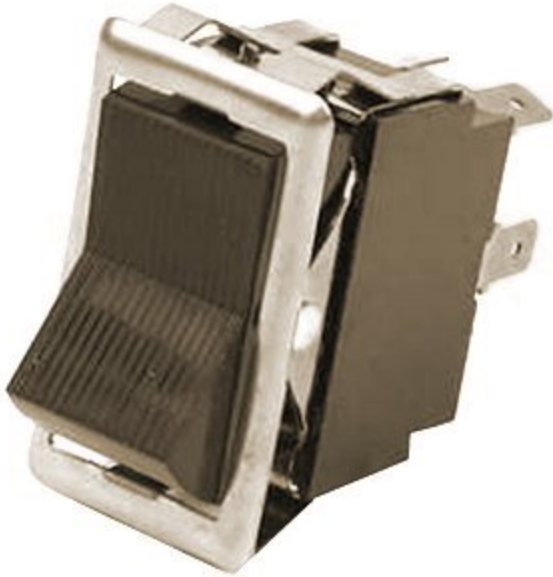

Switch On/Off 120V Red, Replacement For Bunn #12920.0000

Fits Models Bunn, C, CDBC, CDBC APS, CDBC Series, CDBC TWIN, CDBC TWIN APS, CDBC-DV, CDBC, CDBC APS, CDBC-LPTC, CDBC, CDBC, CEZ, CEZ TWIN, CEZ TWIN APS, CEZF, COMBO BREWER, CRT5, CRT5, CT, CTF, CWAPS, CWAPS-MV, CWT, CWT TWIN, CWT-APS, CWT-CS, CWT35-3T, CWTF, CWTF TWIN, CWTF-35, CWTF-APS, CWTF-CS, CWTF-MV, CWTF-TC, CWTF-TWIN, CWTF15-APS, CWTS, CWTS-MV, CWTSR, CWTSR-MV, SINGLE CW, SINGLE CWTF, TWIN-APS, TWIN-TC, VP17, VP17A, VP17B

[Read More](#)

SKU: 100085

Price: \$2.61

Categories: [Newco](#)

Product Description

Switch On/Off 120V, RED

Switch, Dispense

**Mom.(Amber)120V Spst 10A
250V Pc/Hc Analo, Replacement
For Wilbur Curtis #WC-152**

[Read More](#)

SKU: WC-152

Price: \$11.90

Categories: [Wilbur Curtis](#)

Product Description

Switch, Dispense Mom.(Amber)120V Spst 10A 250V Pc/Hc Analo

Switch, Start, 250V Brown, Replacement For Bunn #03358.0000, #03358.1000

Fits Models Bunn, T3, T3A, T6, T6A, TU3

[Read More](#)

SKU: 03358.0000

Price: \$5.02

Categories: [Bunn](#)

Product Description

Switch, Start, 250V Brown

Tank Cover, 6 Holes, Replacement For Bloomfield #8512-45, Star #A6-70221