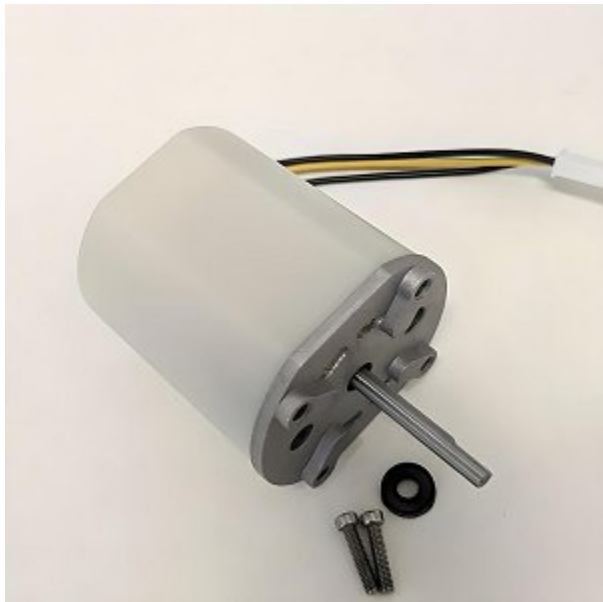

Whipper Motor Assembly, 120v 60hz, Replacement For Wilbur Curtis WC-3739

Whipper Motor Assembly drives the frothing mechanism in a cappuccino machine, allowing the unit to make specialty coffee drinks effectively.

[Read More](#)

SKU: WC-3739

Price: $38.80

Categories: [Wilbur Curtis](#)

Product Description