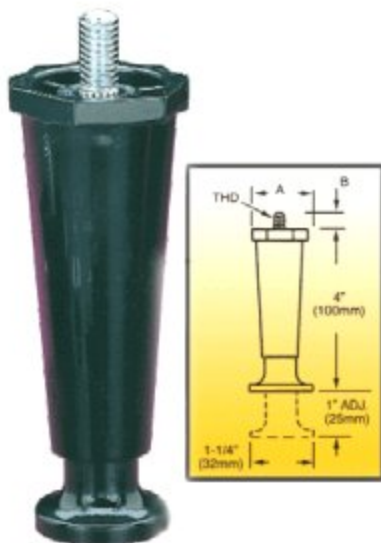

Black Plastic Leg: 4 Inches Adjustable To 5 Inches, 3/8 Inch- 16 Stud, Sold As 1 Leg, Replacement For Bunn #13255.0003

Fits Models 1SH, 2SH, CDS-2, CDS-3, DUAL SH 1.50, DUAL SH 1.75, DUAL SH DBC (Smart Funnel), DUAL SH DBC SST, DUAL/GPR-DBC, FCD-4, FMD DBC-3, FMD-1, FMD-2, FMD-3, FMD-4, FMD-5, FMDA DBC-3, HC-1, HC-2, HC-3, IMIX-14, IMIX-3, IMIX-3S, IMIX-3S Oatmeal, IMIX-4, IMIX-5, IMIX-5S, IMIX-5S+, IMIX-5S+ (Hot & Iced), JDF-4, SINGLE SH, SINGLE SH 1.5, SINGLE SH 1.75, SINGLE SH DBC, SINGLE TF 1.75, SINGLE/GPR DBC-DV, ULTRA-1, ULTRA-2, ULTRA-2A

[Read More](#)

SKU: 13255.0003

Price: $3.19

Categories: [Bunn](#)