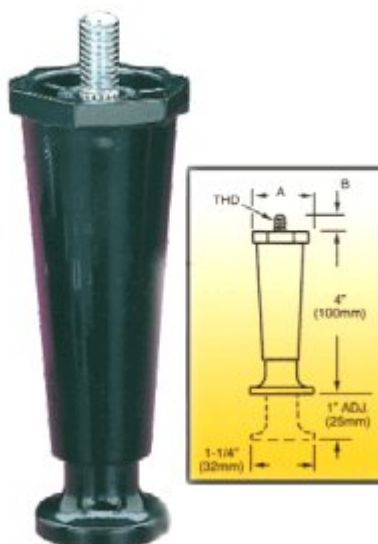

[Read More](#)

SKU: WC-1803

Price: \$9.45

Categories: [Wilbur Curtis](#)

Product Description

Black Plastic Faucet, Blank Handle

Black Plastic Inches, 3/8- Replacement #26528.000

Fits Models 1SH, 2S, 1.50, DUAL SH 1.75 (Smart Funnel), DU, DUAL SH DBC SST, TF DBC, FCD-4, FMD, FMD-4, FMD-5, FMD, 14, IMIX-3, IMIX-3S, IMIX-5S, IMIX-5S+, 2S, JDF-4, JDF-4 UC, LCA-2 PC, LCA-2A, L, LCR-2A, LCR-2A PC, 1.5, SINGLE SH 1.75, SINGLE TF DBC, SIM

III, ULTRA-1, ULTRA-2, ULTRA-2A

[Read More](#)

SKU: 26528.0000

Price: \$3.19

Categories: [Bunn](#)

Product Description

Black Plastic Leg: 4 inches adjustable to 5 inches, 3/8 inch-16 Stud, Replacement For Cecilware #M172S, M172SL