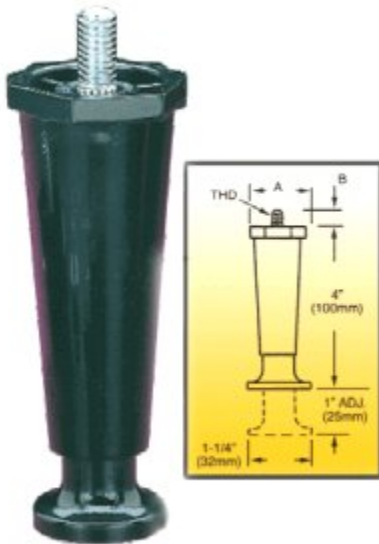

[Read More](#)

SKU: WC-1803

Price: \$9.45

Categories: [Wilbur Curtis](#)

Product Description

Black Plastic Faucet, Blank Handle

Black Plastic Inches, 3/8- Replacement #26528.000

Fits Models 1SH, 2S, 1.50, DUAL SH 1.75 (Smart Funnel), DU, DUAL SH DBC SST, TF DBC, FCD-4, FMD, FMD-4, FMD-5, FMD, 14, IMIX-3, IMIX-3S, IMIX-5S, IMIX-5S+, 2S, JDF-4, JDF-4 UC, LCA-2 PC, LCA-2A, L, LCR-2A, LCR-2A PC, 1.5, SINGLE SH 1.75, SINGLE TF DBC, SIM

III, ULTRA-1, ULTRA-2, ULTRA-2A

[Read More](#)

SKU: 26528.0000

Price: \$3.19

Categories: [Bunn](#)

Product Description

Black Plastic Leg: 4 inches adjustable to 5 inches, 3/8 inch-16 Stud, Replacement For Cecilware #M172S, M172SL