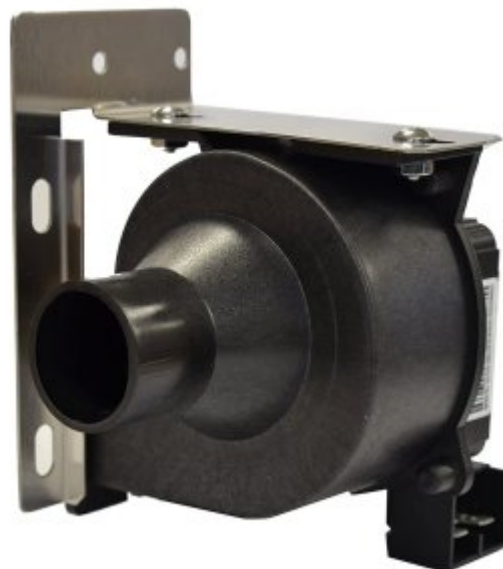

Dump Valve Left 120v 12w, Replacement For Wilbur Curtis, WC-889, 3375000186

Fits Models ALPHA-3GT, CBP, CBS, CGC, D1000GT, D500GT, D60GT, D60GT61A412, TLP10, TLP15, TLP20, TLP61

[Read More](#)

SKU: WC-889

[Read More](#)

SKU: 61365

Price: \$3.13

Categories: [Grindmaster](#)

Product Description

Dump Valve O-Ring

Dump Valve Right 120v 12w, Replacement For Wilbur Curtis, WC-817, 3375000212

Fits Models CGC, D1000GT, GEM-120A

[Read More](#)

SKU: 8043-13

Price: \$0.74

Categories: [Bloomfield](#)

Product Description

Elbow Sprayer, Star #2K-70130

Extension Tube Nozzel 2 5/8 Inch, Replacement For Cecilware #M467AL

Fits Models GB1M-IT, GB1P, GB1SKI -LD, GB2 Super SKI, GB2 Super SKI-BL-LD, GB2-LP-LD, GB2-SKI -LD, GB2M-5.5-LD, GB2M5.5-IT, GB2P, GB3-LP-LD, GB3M-10-IT, GB3M-5.5-IT, GB3M-5.5-LD, GB3P, GB4-LP-LD, GB4M-5.5-LD, GB4M-IT, GB5M-5.5-LD, GB5M-IT, GB5MV-10-LD, GB6MP-10-LD-U, GB8MP-10-LD-U, GBK, GBLP, GBM, GBSKI, GBSuperSKI

[Read More](#)

SKU: M467AL

Price: \$2.89

Categories: [Cecilware](#)

Product Description

Extension Tube

Extract Fan Replacement #CD56AL

Fits Models GB1CP, IT, GB1P, GB1SKI -L, GB2HC-CP, GB2HC-GB2P, GB3-LP-LD, C GB3M-5.5-LD, GB3P 5.5-LD, GB5MF-HC- GB5MV-10-LD, GB6 GBLP, GBM, GBSKI,