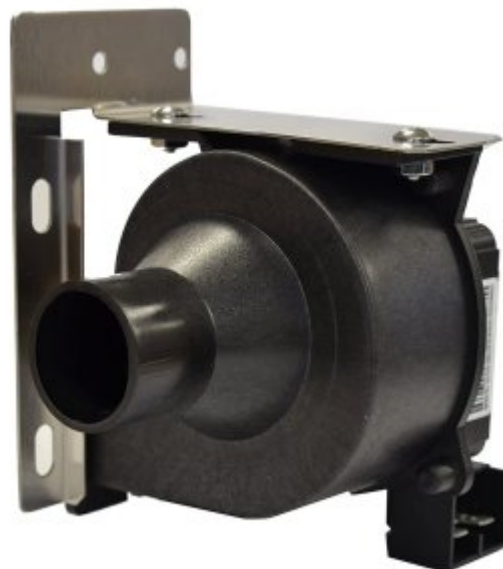

Dump Valve Left 120v 12w, Replacement For Wilbur Curtis #WC-889

Fits Models ALPHA-3GT, CBP, CBS, CGC, D1000GT, D500GT, D60GT, D60GT61A412, TLP10, TLP15, TLP20, TLP61

[Read More](#)

SKU: WC-889

Price: \$29.94

[Read More](#)

SKU: 8043-8

Price: \$1.52

Categories: [Bloomfield](#)

Product Description

Elbow Inlet, Star #2K-70101

Elbow Inlet, Replacement For Bloomfield #8706-6, Star #2K-70883

Fits Models 9102A, 9104A, 9511J

[Read More](#)

SKU: 8043-13

Price: \$0.74

Categories: [Bloomfield](#)

Product Description

Elbow Sprayer, Star #2K-70130

Extension Tube Nozzel 2 5/8 Inch, Replacement For Cecilware #M467AL

Fits Models GB1M-IT, GB1P, GB1SKI -LD, GB2 Super SKI, GB2 Super SKI-BL-LD, GB2-LP-LD, GB2-SKI -LD, GB2M-5.5-LD, GB2M5.5-IT, GB2P, GB3-LP-LD, GB3M-10-IT, GB3M-5.5-IT, GB3M-5.5-LD, GB3P, GB4-LP-LD, GB4M-5.5-LD, GB4M-IT, GB5M-5.5-LD, GB5M-IT, GB5MV-10-LD, GB6MP-10-LD-U, GB8MP-10-LD-U, GBK, GBLP, GBM, GBSKI, GBSuperSKI

[Read More](#)

SKU: M467AL

Price: \$2.89

Categories: [Cecilware](#)

Product Description

Extension Tube

Extract Fan Replacement #CD56AL

Fits Models GB1CP, IT, GB1P, GB1SKI -L, GB2HC-CP, GB2HC-GB2P, GB3-LP-LD, C GB3M-5.5-LD, GB3P 5.5-LD, GB5MF-HC- GB5MV-10-LD, GB6 GBLP, GBM, GBSKI,