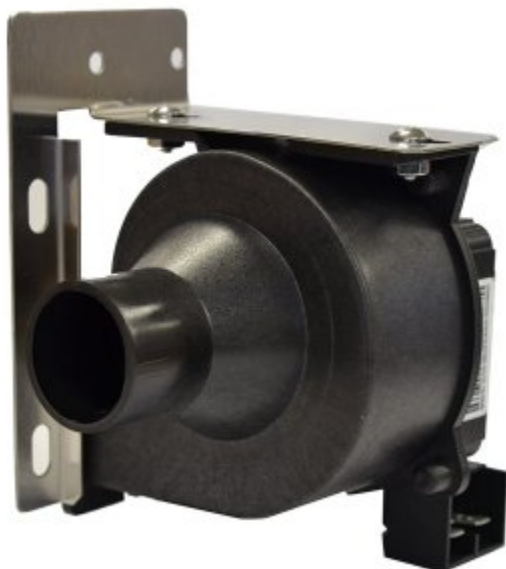

Dump Valve Left 120v 12w, Replacement For Wilbur Curtis #WC-889

Fits Models ALPHA-3GT, CBP, CBS, CGC, D1000GT, D500GT, D60GT, D60GT61A412, TLP10, TLP15, TLP20, TLP61

[Read More](#)

SKU: WC-889

Price: \$29.94

[Read More](#)

SKU: 61365

Price: \$3.05

Categories: [Grindmaster](#)

Product Description

Dump Valve O-Ring

Dump Valve Right 120v 12w, Replacement For Wilbur Curtis #WC-817

Fits Models CGC, D1000GT, GEM-120A

[Read More](#)

SKU: 8043-8

Price: \$1.52

Categories: [Bloomfield](#)

Product Description

Elbow Inlet, Star #2K-70101

Elbow Inlet, Replacement For Bloomfield #8706-6, Star #2K-70883

Fits Models 9102A, 9104A, 9511J

QB-D2, JAVA 2 QB-D3, JAVA 2 QB-DC, JAVA 2-QB-D,
JAVA 2-QB-D1, JAVA 2-QB-D2, JAVA 2-QB-D3, JAVA 2-
QB-DC, JAVA2-LP

[Read More](#)

SKU: CD56AL

Price: \$49.84

Categories: [Cecilware](#)

Product Description

Extract Fan/Blower