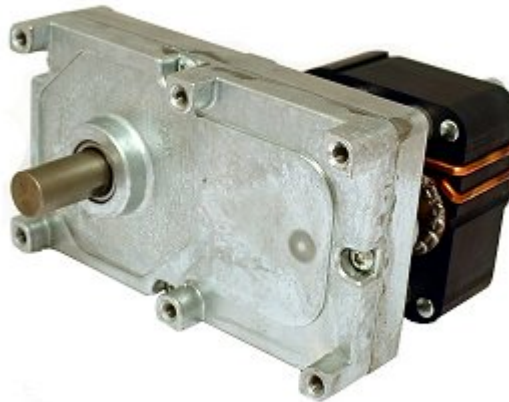

## Gear Motor For Star #P RG5069

Fits Models 20, 20C, 20SCR, 30, 30BB, 30CBBE, 30CBD, 30CHDE, 30CR, 30SBB, 30SBBB, 30SCBBE, 30SCBD, 30SCEX, 30SCF, 30SCRBB, 30SE, 3045BD, 45C, 45CBB, 45CF, 45CHD, 45CHSA, 45SABB, 45SCBBE, 45SCBD, 45SCHDE, 45SCR, 4550BBE, 50BBES, 50CBBE, 50CBD, 50CHD, 50CHDE, 50F, 50HD, 50S, 50ST, 50SC-ST, 50SCE, 50SCE-ST, 50SCHDE, 50SCR, 5054ISC, 54ISCE, 75A, 75AE, 75AF, 75AFV, 75CBBES, 75CBD, 75CFV, 75CHD, 75SA, 75SABB, 75SARE, 75SC, 75SCE, 75SCE-SW, 75SA, 75SCHD, 75SCHRE

## Hot Dog Ro 240V, Repla #PS-RG507

Fits Models 20, 20C  
20SCR, 30, 30BB, 3  
30CBBE, 30CBD, 30  
30CHDE, 30CR, 30C  
30SBB, 30SBBC, 30  
30SCBBE, 30SCBD,  
30SCEX, 30SCF, 30  
30SCRBB, 30SE, 30  
45CBB, 45CBBE, 45  
45CSA, 45SA, 45SA  
45SCBBE, 45SCDV,  
45SCRE, 50, 50BB,  
50CBBC, 50CBBE, 5  
50CE, 50CF, 50CHD  
50DV, 50E, 50F, 50  
50SC, 50SC-ST, 50S  
50SCBBE, 50SCDV,  
50SCEX, 50SCF, 50  
50SE, 50SF, 75A, 75  
75AE, 75AF, 75AFV,  
75CBBES, 75CBD, 7  
75CFV, 75CHD, 75C  
75SA, 75SABB, 75S  
75SARE, 75SC, 75S  
75SCE, 75SCESW, 7  
SA, 75SCHD, 75SCH  
75SCRE, 75SCRHB7

90ISCE

[Read More](#)

**SKU:** PS-RG5070

**Price:** \$215.75

**Categories:** [Star](#)

## Product Description

Hot Dog Roller Gear Motor Kit, 240V