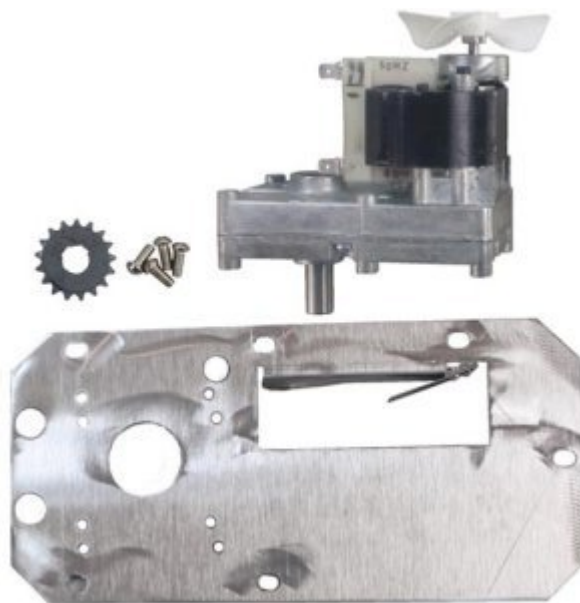

## Angle Chain Retainer 20/30/50, Replacement For Star #A5- Z8410

Fits Models 20, 20C, 20CE, 20CR, 20S, 20SC, 20SCE, 20SCR, 30, 30BB, 30BD, 30C, 30CBB, 30CBBC, 30CBBE, 30CBD, 30CBDE, 30CDV, 30CE, 30CF, 30CHD, 30CHDE, 30CR, 30CRBB, 30D, 30F, 30HD, 30S, 30SBB, 30SBBC, 30SC, 30SCBB, 30SCBBC, 30SCBBE, 30SCBD, 30SCBDE, 30SCDV, 30SCE, 30SCEX, 30SCF, 30SCHD, 30SCHDE, 30SCHDM, 30SCR, 30SCRBB, 30SF, 45SCHDEP, 50, 50BB, 50BD, 50C, 50CBB, 50CBBC, 50CBBE, 50CBBES, 50CBD, 50CBDE, 50CDV, 50CE, 50CF, 50CHD, 50CHDE, 50CR, 50CRBB, 50CSA, 50DV, 50F, 50HD, 50S, 50SBB, 50SBBC, 50SC, 50SC-ST, 50SC-STs, 50SCBB, 50SCBBC, 50SCBBE, 50SCBD, 50SCBDE, 50SCBDE-CSA, 50SCBDESW, 50SCDV, 50SCE, 50SCE-ST, 50SCEQT, 50SCEX, 50SCF, 50SCHD, 50SCHDE, 50SCHDEM, 50SCHDEP, 50SCHDM, 50SCR, 50SCRBB, 50SF, 75SCHDEM, 75SCHDM

## Gear Motor For Star #P RG5069

Fits Models 20, 20C, 20SCR, 30, 30BB, 30CBBE, 30CBD, 30CHDE, 30CR, 30SBB, 30SBBB, 30SCBBE, 30SCBD, 30SCEX, 30SCF, 30SCRBB, 30SE, 3045BD, 45C, 45CBB, 45CF, 45CHD, 45CHSA, 45SABB, 45SCBBE, 45SCBD, 45SCHDE, 45SCR, 4550BBE, 50BBES, 50CBBE, 50CBD, 50CHD, 50CHDE, 50CF, 50HD, 50S, 50SC, 50SC-ST, 50SCE, 50SCE-ST, 50SCHDE, 50SCR, 5054ISC, 54ISCE, 75A, 75AE, 75AF, 75AFV, 75CBBES, 75CBD, 75CFV, 75CHD, 75CHSA, 75SABB, 75SARE, 75SC, 75SCE, 75SCE-SW, 75SA, 75SCHD, 75SCHSA, 75SCRE

[Read More](#)

**SKU:** PS-RG

**Price:** \$123.

Categories: [Star](#)

## Hot Dog Ro 240V, Repla #PS-RG507

Fits Models 20, 20C  
20SCR, 30, 30BB, 3  
30CBBE, 30CBD, 30  
30CHDE, 30CR, 30C  
30SBB, 30SBBC, 30  
30SCBBE, 30SCBD,  
30SCEX, 30SCF, 30  
30SCRBB, 30SE, 30  
45CBB, 45CBBE, 45  
45CSA, 45SA, 45SA  
45SCBBE, 45SCDV,  
45SCRE, 50, 50BB,  
50CBBC, 50CBBE, 5  
50CE, 50CF, 50CHD  
50DV, 50E, 50F, 50  
50SC, 50SC-ST, 50S  
50SCBBE, 50SCDV,  
50SCEX, 50SCF, 50  
50SE, 50SF, 75A, 75  
75AE, 75AF, 75AFV,  
75CBBES, 75CBD, 7  
75CFV, 75CHD, 75C  
75SA, 75SABB, 75S  
75SARE, 75SC, 75S  
75SCE, 75SCESW, 7  
SA, 75SCHD, 75SCH  
75SCRE, 75SCRHB7