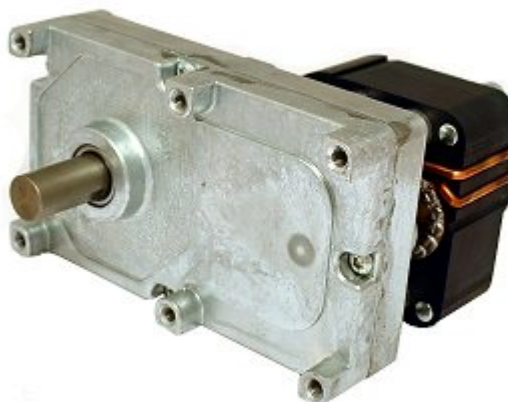

## Gear Motor For Star #P RG5069

Fits Models 20, 20C, 20SCR, 30, 30BB, 30CBBE, 30CBD, 30CHDE, 30CR, 30SBB, 30SBBB, 30SCBBE, 30SCBD, 30SCEX, 30SCF, 30SCRBB, 30SE, 3045BD, 45C, 45CBB, 45CF, 45CHD, 45CHSA, 45SABB, 45SCBBE, 45SCBD, 45SCHDE, 45SCR, 4550BBE, 50BBES, 50CBBE, 50CBD, 50CHD, 50CHDE, 50CF, 50HD, 50S, 50SC, 50SC-ST, 50SCE, 50SCE-ST, 50SCHDE, 50SCR, 5054ISC, 54ISCE, 75A, 75AE, 75AF, 75AFV, 75CBBES, 75CBD, 75CFV, 75CHD, 75CHSA, 75SABB, 75SARE, 75SC, 75SCE, 75SCE-SW, 75SA, 75SCHD, 75SCHSA, 75SCRE

## Hot Dog Ro 240V, Repla #PS-RG507

Fits Models 20, 20C  
20SCR, 30, 30BB, 3  
30CBBE, 30CBD, 30  
30CHDE, 30CR, 30C  
30SBB, 30SBBC, 30  
30SCBBE, 30SCBD,  
30SCEX, 30SCF, 30  
30SCRBB, 30SE, 30  
45CBB, 45CBBE, 45  
45CSA, 45SA, 45SA  
45SCBBE, 45SCDV,  
45SCRE, 50, 50BB,  
50CBBC, 50CBBE, 5  
50CE, 50CF, 50CHD  
50DV, 50E, 50F, 50  
50SC, 50SC-ST, 50S  
50SCBBE, 50SCDV,  
50SCEX, 50SCF, 50  
50SE, 50SF, 75A, 75  
75AE, 75AF, 75AFV,  
75CBBES, 75CBD, 7  
75CFV, 75CHD, 75C  
75SA, 75SABB, 75S  
75SARE, 75SC, 75S  
75SCE, 75SCESW, 7  
SA, 75SCHD, 75SCH  
75SCRE, 75SCRHB7

90ISCE

[Read More](#)

**SKU:** PS-RG5070

**Price:** \$215.75

**Categories:** [Star](#)

## Product Description

Hot Dog Roller Gear Motor Kit, 240V

---