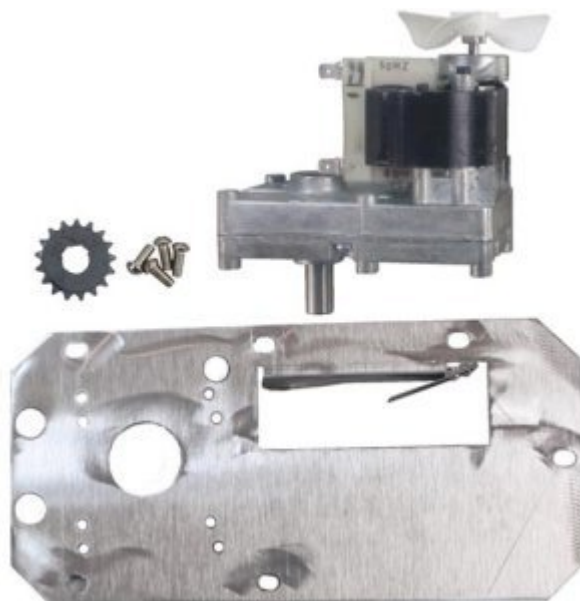

## Angle Chain Retainer 20/30/50, Replacement For Star #A5- Z8410

Fits Models 20, 20C, 20CE, 20CR, 20S, 20SC, 20SCE, 20SCR, 30, 30BB, 30BD, 30C, 30CBB, 30CBBC, 30CBBE, 30CBD, 30CBDE, 30CDV, 30CE, 30CF, 30CHD, 30CHDE, 30CR, 30CRBB, 30D, 30F, 30HD, 30S, 30SBB, 30SBBC, 30SC, 30SCBB, 30SCBBC, 30SCBBE, 30SCBD, 30SCBDE, 30SCDV, 30SCE, 30SCEX, 30SCF, 30SCHD, 30SCHDE, 30SCHDM, 30SCR, 30SCRBB, 30SF, 45SCHDEP, 50, 50BB, 50BD, 50C, 50CBB, 50CBBC, 50CBBE, 50CBBES, 50CBD, 50CBDE, 50CDV, 50CE, 50CF, 50CHD, 50CHDE, 50CR, 50CRBB, 50CSA, 50DV, 50F, 50HD, 50S, 50SBB, 50SBBC, 50SC, 50SC-ST, 50SC-STs, 50SCBB, 50SCBBC, 50SCBBE, 50SCBD, 50SCBDE, 50SCBDE-CSA, 50SCBDESW, 50SCDV, 50SCE, 50SCE-ST, 50SCEQT, 50SCEX, 50SCF, 50SCHD, 50SCHDE, 50SCHDEM, 50SCHDEP, 50SCHDM, 50SCR, 50SCRBB, 50SF, 75SCHDEM, 75SCHDM

## Gear Motor For Star #P RG5069

Fits Models 20, 20C, 20SCR, 30, 30BB, 30CBBE, 30CBD, 30CHDE, 30CR, 30SBB, 30SBBB, 30SCBBE, 30SCBD, 30SCEX, 30SCF, 30SCRBB, 30SE, 3045BD, 45C, 45CBB, 45CF, 45CHD, 45CHSA, 45SABB, 45SCBBE, 45SCBD, 45SCHDE, 45SCR, 4550BBE, 50BBES, 50CBBE, 50CBD, 50CHD, 50CHDE, 50F, 50HD, 50S, 50ST, 50SC-ST, 50SCE, 50SCE-ST, 50SCHDE, 50SCR, 5054ISC, 54ISCE, 75A, 75AE, 75AF, 75AFV, 75CBBES, 75CBD, 75CFV, 75CHD, 75SA, 75SABB, 75SARE, 75SC, 75SCE, 75SCE-SW, 75SA, 75SCHD, 75SCHRE

[Read More](#)

**SKU:** PS-RG

**Price:** \$123.

Categories: [Star](#)

## Hot Dog Ro 240V, Repla #PS-RG507

Fits Models 20, 20C  
20SCR, 30, 30BB, 3  
30CBBE, 30CBD, 30  
30CHDE, 30CR, 30C  
30SBB, 30SBBC, 30  
30SCBBE, 30SCBD,  
30SCEX, 30SCF, 30  
30SCRBB, 30SE, 30  
45CBB, 45CBBE, 45  
45CSA, 45SA, 45SA  
45SCBBE, 45SCDV,  
45SCRE, 50, 50BB,  
50CBBC, 50CBBE, 5  
50CE, 50CF, 50CHD  
50DV, 50E, 50F, 50  
50SC, 50SC-ST, 50S  
50SCBBE, 50SCDV,  
50SCEX, 50SCF, 50  
50SE, 50SF, 75A, 75  
75AE, 75AF, 75AFV,  
75CBBES, 75CBD, 7  
75CFV, 75CHD, 75C  
75SA, 75SABB, 75S  
75SARE, 75SC, 75S  
75SCE, 75SCESW, 7  
SA, 75SCHD, 75SCH  
75SCRE, 75SCRHB7