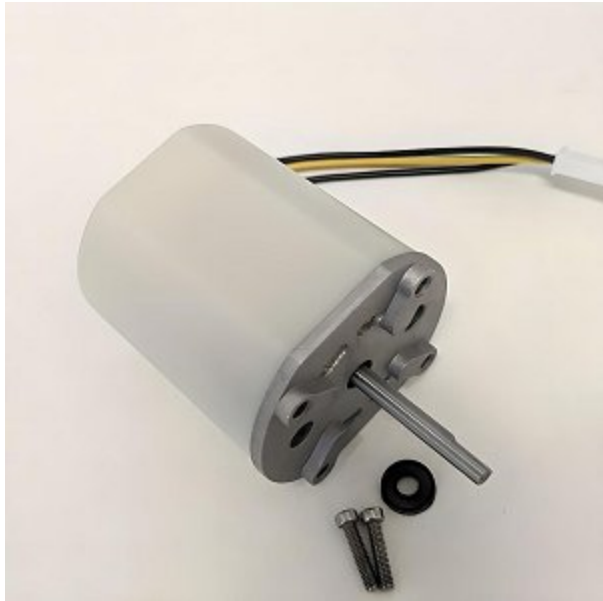

Whipper Motor Assembly, 120v 60hz, Replacement For Wilbur Curtis WC-3739, 3375002439

Whipper Motor Assembly drives the frothing mechanism in a cappuccino machine, allowing the unit to make specialty coffee drinks effectively.

[Read More](#)

SKU: WC-3739

Price: $39.28

Categories: [Wilbur Curtis](#)

Product Description