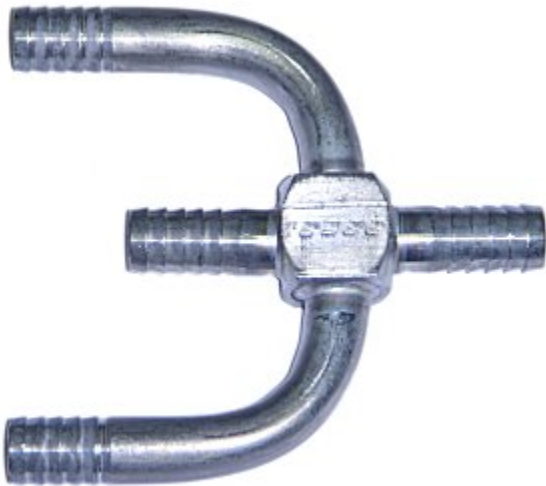

Price: \$3.61

Categories: [Barb](#)

Product Description

Stainless Steel Y Barb All Ends 1/2 x 1/2 x 1/2

[Read More](#)

SKU: KU-1H8

Price: \$5.60

Categories: [Barb](#)

Product Description

Stainless Steel Y Barb All Ends 1/4 x 1/4 x 1/4

[Read More](#)

SKU: KU-1H4

Price: ~~\$2.68~~ \$2.48

Categories: [Barb](#)

Product Description

Stainless Steel Y Barb All Ends 3/8 x 3/8 x 3/8

[Read More](#)

SKU: KU-1H6

Price: ~~\$4.58~~ \$4.23

Categories: [Barb](#)

Product Description

Stainless Steel Y Barb All Ends 5/16 x 5/16 x 5/16

[Read More](#)

SKU: KU-1H5

Price: \$3.85

Categories: [Barb](#)

Product Description

Stainless Steel Y Cross Barb All Ends 3/8 x 3/8 x 3/8 x 3/8

Non Stock, Item Must Be Ordered

[Read More](#)

SKU: 7144

Price: \$8.23