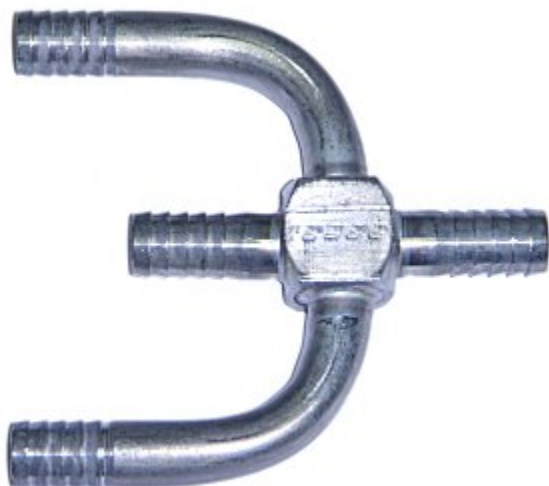

Price: \$3.61

Categories: [Barb](#)

Product Description

Stainless Steel Y Barb All Ends 1/2 x 1/2 x 1/2

[Read More](#)

SKU: KU-1H8

Price: \$5.60

Categories: [Barb](#)

Product Description

Stainless Steel Y Barb All Ends 1/4 x 1/4 x 1/4

[Read More](#)

SKU: KU-1H4

Price: ~~\$2.68~~ \$2.48

Categories: [Barb](#)

Product Description

Stainless Steel Y Barb All Ends 3/8 x 3/8 x 3/8

[Read More](#)

SKU: KU-1H6

Price: ~~\$4.58~~ \$4.23

Categories: [Barb](#)

Product Description

Stainless Steel Y Barb All Ends 5/16 x 5/16 x 5/16

[Read More](#)

SKU: KU-1H5

Price: \$3.85

Categories: [Barb](#)

Product Description

Stainless Steel Y Cross Barb All Ends 3/8 x 3/8 x 3/8 x 3/8

Non Stock, Item Must Be Ordered

[Read More](#)

SKU: 7144

Price: \$8.23