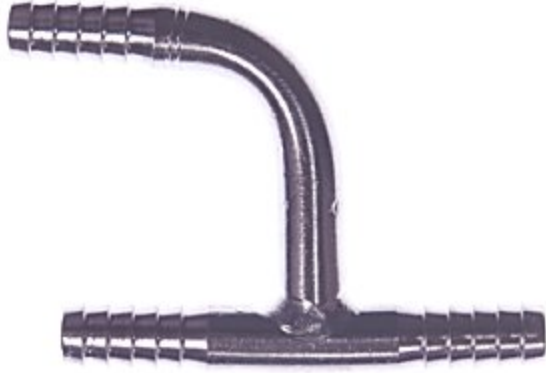

Stainless Steel Y Barb All Ends 5/16 x 5/16 x 5/16

[Read More](#)

SKU: KU-1H5

Price: \$3.85

Categories: [Barb](#)

Product Description

Stainless Steel Y Cross Barb All Ends 3/8 x 3/8 x 3/8 x 3/8

Non Stock, Item Must Be Ordered

[Read More](#)

SKU: 7144

Price: \$8.23

Categories: [Barb](#)

Product Description

Stainless Steel Y Tee Barb All Ends 1/4

[Read More](#)

SKU: 9089

Price: \$3.29

Categories: [Barb](#)

Product Description

Stainless Steel Y Tee Barb All Ends 1/4 x 1/4 x 3/8

[Read More](#)

SKU: 7075

Price: \$5.24

Categories: [Barb](#)

Product Description

Stainless Steel Y Tee Barb All Ends 3/8

[Read More](#)

SKU: 9136

Price: \$2.98

Categories: [Barb](#)

Product Description

Stainless Steel Y Tee Barb, 1/4 x 3/8 x 3/8