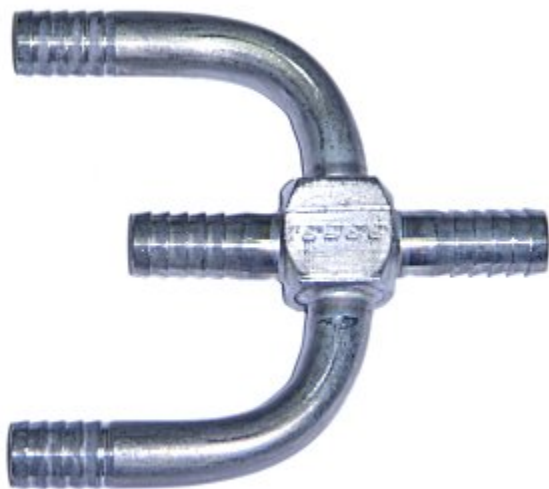

Stainless Steel Y Barb All Ends 5/16 x 5/16 x 5/16

[Read More](#)

SKU: KU-1H5

Price: \$3.85

Categories: [Barb](#)

Product Description

Stainless Steel Y Cross Barb All Ends 3/8 x 3/8 x 3/8 x 3/8

Non Stock, Item Must Be Ordered

[Read More](#)

SKU: 7144

Price: \$8.23

Categories: [Barb](#)

Product Description

Stainless Steel Y Tee Barb All Ends 1/4

[Read More](#)

SKU: 9089

Price: \$3.29

Categories: [Barb](#)

Product Description

Stainless Steel Y Tee Barb All Ends 1/4 x 1/4 x 3/8

[Read More](#)

SKU: 7075

Price: \$5.24

Categories: [Barb](#)

[Read More](#)

SKU: 9198

Price: \$2.94

Categories: [Barb](#)

Product Description

Stanley 8 Piece Metric Hex Key Fold Up Set

Includes 1.5, 2, 2.5, 3, 4, 5, 6, And 8mm, Durable composite construction. Comfortable over-molded ergonomic grip. Chamfered edge for easy entry into hex.