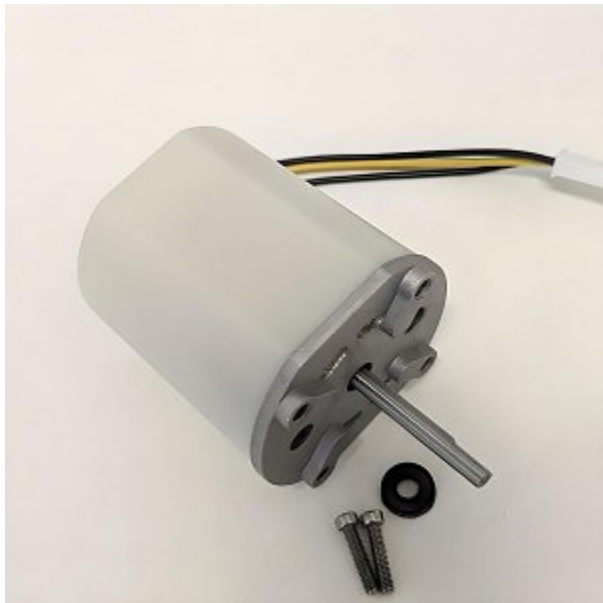

Water Regulator And Hammer Arrestor, 60 Psi With 3/8 Push Connect Fitting, 4 Gpm

Non Stock Item Must Be Ordered. Protect water filtration devices by limiting water pressure and reducing water hammer. They are designed for high pressure installations to protect Reverse Osmosis systems, water filters, ice makers, coffee machines, chillers, hot tanks and water coolers. Nsf 61 Approved

[Read More](#)

SKU: CA-1006-03-P

Price: \$3.48

Categories: [Wilbur Curtis](#)

Product Description

Whipper Chamber

Whipper Motor Assembly, 120v 60hz, Replacement For Wilbur Curtis WC-3739, 3375002439

Whipper Motor Assembly drives the frothing mechanism in a cappuccino machine, allowing the unit to make specialty coffee drinks effectively.