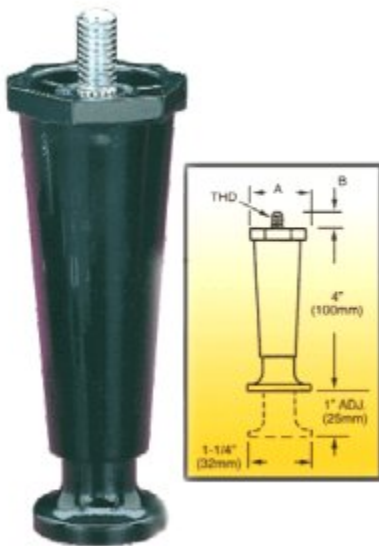

Big Blue Polypropylene Sediment Filter, 4.5 Inches x 20 Inches, 5 Micron

Sold By The Each or A Case of 6, Whole House or Commercial NSF Polypropylene Sediment Water Filter Cartridge

[Read More](#)

SKU: UDS-20BBSED

1.5, SINGLE SH 1.75, SINGLE SH DBC, SINGLE TF 1.75, SINGLE TF DBC, SINGLE/GPR DBC-DV, SLCA-7, SYSTEM III, ULTRA-1, ULTRA-2, ULTRA-2A

[Read More](#)

SKU: 26528.0000

Price: \$3.19

Categories: [Bunn](#)

Product Description

Black Plastic Leg: 4 inches adjustable to 5 inches, 3/8 inch-16 Stud, Replacement For Cecilware #M172S, M172SL

Fits Models BC1, BC120, BC2, BC2-IT, BC240, BC301, BC301-IT, BC302, BC302-IT, CM-24Q, GB1CP, GB1HC-CP, GB1HC-CP-PC, GB2CP, GB2HC-CP, GB2HC-CP-PC, GB3CP, JAVA GIANT 2, JAVA GIANT 3, LTB-103, LTB-103-IR, LTB-105