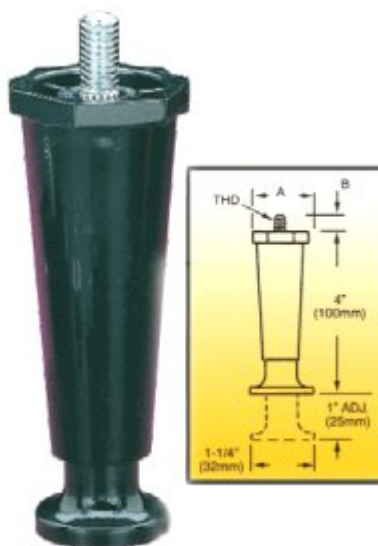

Black Plastic Inches, 3/8- Replacement #26528.000

Fits Models 1SH, 2S, 1.50, DUAL SH 1.75 (Smart Funnel), DU, DUAL SH DBC SST, TF DBC, FCD-4, FMD, FMD-4, FMD-5, FMD, 14, IMIX-3, IMIX-3S, IMIX-5S, IMIX-5S+, 2S, JDF-4, JDF-4 UC, LCA-2 PC, LCA-2A, L, LCR-2A, LCR-2A PC, 1.5, SINGLE SH 1.75, SINGLE TF DBC, SIM