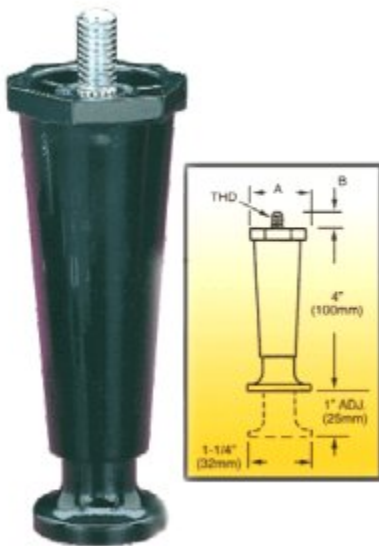

1.5, SINGLE SH 1.75, SINGLE SH DBC, SINGLE TF 1.75, SINGLE TF DBC, SINGLE/GPR DBC-DV, SLCA-7, SYSTEM III, ULTRA-1, ULTRA-2, ULTRA-2A

[Read More](#)

SKU: 26528.0000

Price: $3.19

Categories: [Bunn](#)

Product Description

Black Plastic Leg: 4 inches adjustable to 5 inches, 3/8 inch-16 Stud, Replacement For Cecilware #M172S, M172SL

Fits Models BC1, BC120, BC2, BC2-IT, BC240, BC301, BC301-IT, BC302, BC302-IT, CM-24Q, GB1CP, GB1HC-CP, GB1HC-CP-PC, GB2CP, GB2HC-CP, GB2HC-CP-PC, GB3CP, JAVA GIANT 2, JAVA GIANT 3, LTB-103, LTB-103-IR, LTB-105

[Read More](#)

SKU: M172S

Price: $3.28

Categories: [Cecilware](#)

Product Description