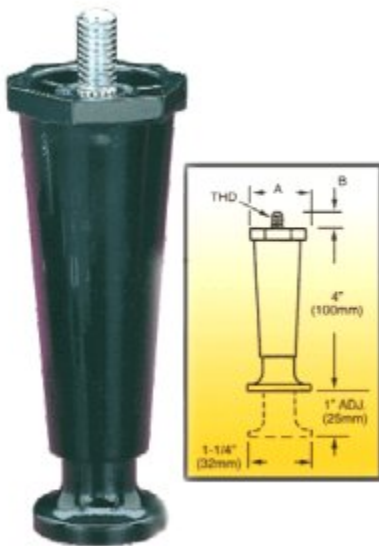

Big Blue Polypropylene Sediment Filter, 4.5 Inches x 20 Inches, 5 Micron

Sold By The Each or A Case of 6, Whole House or Commercial NSF Polypropylene Sediment Water Filter Cartridge

[Read More](#)

SKU: UDS-20BBSED

[Read More](#)

SKU: WC-1803

Price: \$12.45

Categories: [Wilbur Curtis](#)

Product Description

Black Plastic Faucet, Blank Handle

Black Plastic Inches, 3/8- Replacement #26528.000

Fits Models 1SH, 2S, 1.50, DUAL SH 1.75 (Smart Funnel), DU, DUAL SH DBC SST, TF DBC, FCD-4, FMD, FMD-4, FMD-5, FMD, 14, IMIX-3, IMIX-3S, IMIX-5S, IMIX-5S+, 2S, JDF-4, JDF-4 UC, LCA-2 PC, LCA-2A, L, LCR-2A, LCR-2A PC,

1.5, SINGLE SH 1.75, SINGLE SH DBC, SINGLE TF 1.75, SINGLE TF DBC, SINGLE/GPR DBC-DV, SLCA-7, SYSTEM III, ULTRA-1, ULTRA-2, ULTRA-2A

[Read More](#)

SKU: 26528.0000

Price: \$3.19

Categories: [Bunn](#)

Product Description

Black Plastic Leg: 4 inches adjustable to 5 inches, 3/8 inch-16 Stud, Replacement For Cecilware #M172S, M172SL

Fits Models BC1, BC120, BC2, BC2-IT, BC240, BC301, BC301-IT, BC302, BC302-IT, CM-24Q, GB1CP, GB1HC-CP, GB1HC-CP-PC, GB2CP, GB2HC-CP, GB2HC-CP-PC, GB3CP, JAVA GIANT 2, JAVA GIANT 3, LTB-103, LTB-103-IR, LTB-105