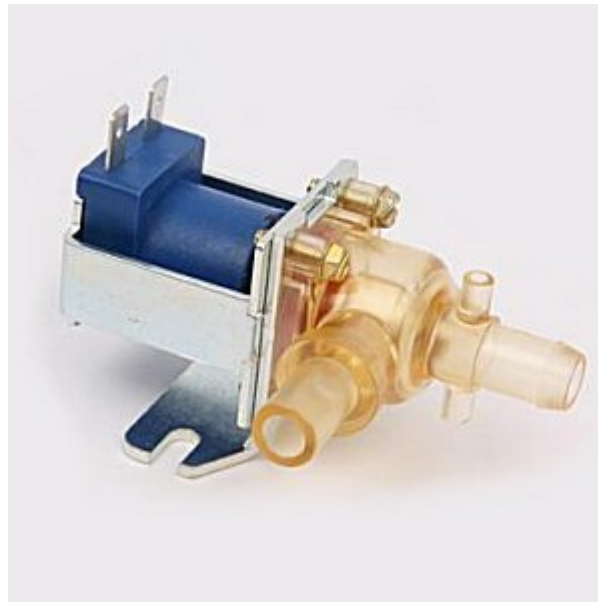

Dispense Valve Replacement #27370.0000

Fits Models AXIOM, BrewWise, Bunn, CDF, TWIN, CDBC TWIN APS, CDBC SERIES CEZ, CEZ TWIN, CEZ DUAL, DUAL SH 1.5, DUAL SH DBC (Small), SH DBC 1.0, DUAL SH DBC, ICB, ICB TWIN, ITCB-DV(35700.001), CDF, SINGLE SH, SINGLE SH, SINGLE TF 1.5, SINGLE SH, iTCB

[Read More](#)

SKU: 27370.0000

Price: $42.25