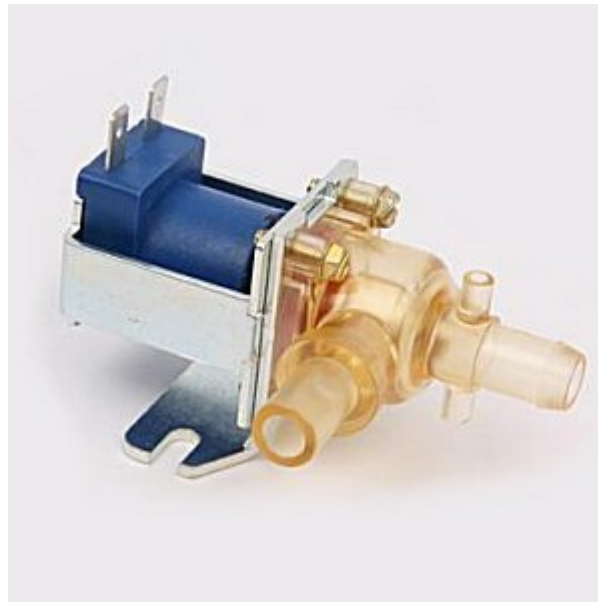

The K2555 inline resin filter is a inline filters that easily install directly to your water line and reduce weeping or seepage potential. As a water softener, the K2555 uses de-ionizing resin to reduce the amount of Total Dissolved Solids in your water. Good For Espresso Machines.

[Read More](#)

SKU: 25736.0000

Price: \$3.75

Categories: [Bunn](#)

Product Description

Dispense Tip

Dispense Valve Replacement #27370.0000

Fits Models AXIOM, BrewWise, Bunn, CDF, TWIN, CDBC TWIN APS, CDBC SERIES CEZ, CEZ TWIN, CEZ DUAL, DUAL SH 1.5, DUAL SH DBC (Small), SH DBC 1.0, DUAL SH DBC, ICB, ICB TWIN, ITCB-DV(35700.001), CDF, SINGLE SH, SINGLE SH, SINGLE TF 1.5, SINGLE SH, iTCB

[Read More](#)

SKU: 27370.0000

Price: \$42.25

Categories: [Bunn](#)

Product Description

Dispense Valve, Exact Replacement

Dispense Valve For Heavy Product, Replacement For Grindmaster #99463HV

Fits Models: CS-1D-16, CS-1D-22, CS-2D-16, CS-2D-22, CS-2E-10, CS-2E-16, CS-2E-22, CS-3D-16, CS-3D-22, CS-3L-16, CS-3L-22, CS-4E-16, and CS-4E-22

[Read More](#)

SKU: 99463HV

Price: \$50.98

Categories: [Grindmaster](#)

Product Description

Double Ended Screw Starter, Phillips And Slotted. 6 1/4 Inches Long With Aluminum Body.

Comes With Pocket Clip. Each mechanical head starts ferrous or non-ferrous screws. A simple twist of the alloy bit and the screw is firmly held, ready for trouble free starting. Releases and resets automatically.