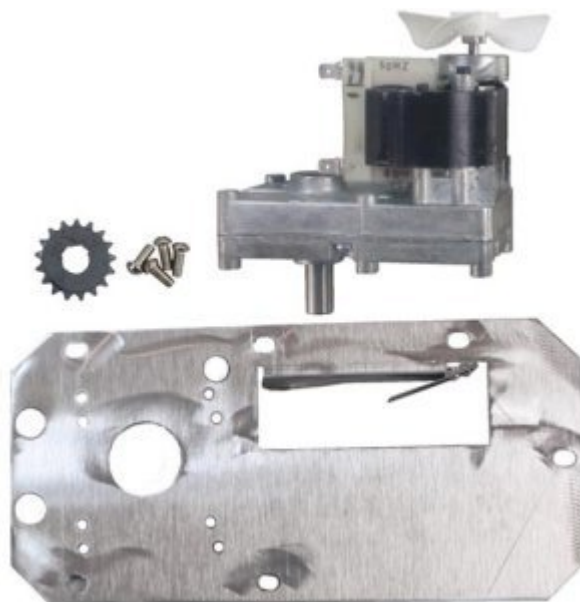

### Product Description

Hinge Bracket

---

## Hopper Assy, 30T/.6 Lead Auger, Replacement For Bunn #28424.1004

Fits Models FMD DBC-3, FMD-3, FMDA DBC-3

[Read More](#)

**SKU:** 28424.1004

**Price:** \$60.23

**Categories:** [Bunn](#)

### Product Description

Hopper Assy, 30T/.6 Lead Auger

## Hot Dog Ro 240V, Repla #PS-RG507

Fits Models 20, 20C  
20SCR, 30, 30BB, 3  
30CBBE, 30CBD, 30  
30CHDE, 30CR, 30C  
30SBB, 30SBBC, 30  
30SCBBE, 30SCBD,  
30SCEX, 30SCF, 30  
30SCRBB, 30SE, 30  
45CBB, 45CBBE, 45  
45CSA, 45SA, 45SA  
45SCBBE, 45SCDV,  
45SCRE, 50, 50BB,  
50CBBC, 50CBBE, 5  
50CE, 50CF, 50CHD  
50DV, 50E, 50F, 50  
50SC, 50SC-ST, 50S