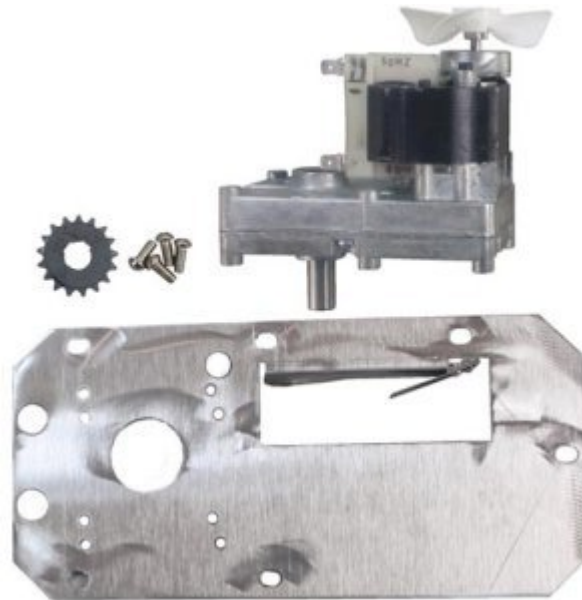

Hinge Adjustable, Replacement For Bunn #26504.0000

Fits Models DUAL SH 1.50, DUAL SH 1.75, DUAL SH DBC (Smart Funnel), DUAL SH DBC SST, DUAL TF DBC, DUAL/GPR-DBC, Dual TF DBC, FMD DBC-3, FMD-1, FMD-2, FMD-3, FMDA DBC-3, HC-1, HC-2, HC-3

SKU: 1022

Price: \$3.50

Categories: [Grindmaster](#)

Product Description

Hinge Bracket

Hopper Assy, 30T/.6 Lead Auger, Replacement For Bunn #28424.1004

Fits Models FMD DBC-3, FMD-3, FMDA DBC-3

[Read More](#)

SKU: 28424.1004

Price: \$60.23

Categories: [Bunn](#)

Product Description

Hopper Assy, 30T/.6 Lead Auger

Hot Dog Ro 240V, Repla #PS-RG507

Fits Models 20, 20C
20SCR, 30, 30BB, 3
30CBBE, 30CBD, 30
30CHDE, 30CR, 30C
30SBB, 30SBBC, 30
30SCBBE, 30SCBD,
30SCEX, 30SCF, 30
30SCRBB, 30SE, 30
45CBB, 45CBBE, 45
45CSA, 45SA, 45SA
45SCBBE, 45SCDV,
45SCRE, 50, 50BB,
50CBBC, 50CBBE, 5
50CE, 50CF, 50CHD
50DV, 50E, 50F, 50
50SC, 50SC-ST, 50S

[Read More](#)

SKU: PS-RG5070

Price: \$215.75

Categories: [Star](#)

Product Description

Hot Dog Roller Gear Motor Kit, 240V

Hot Dog Ro 120V/60Hz, Star #2U-Z1

Fits Models 20C, 20
30C, 30CBB, 30CBE
30CR, 30CRBB, 30S
30SCDV, 30SCE, 30
45C, 45CBB, 45CBE
45CRBB, 45CSA, 45
45SCE, 45SCF, 45S
45SCRE, 50C, 50CB
50CDV, 50CE, 50CF
50SC-ST, 50SC-ST
50SCDV, 50SCE, 50
50SCR, 50SCRBB, 7