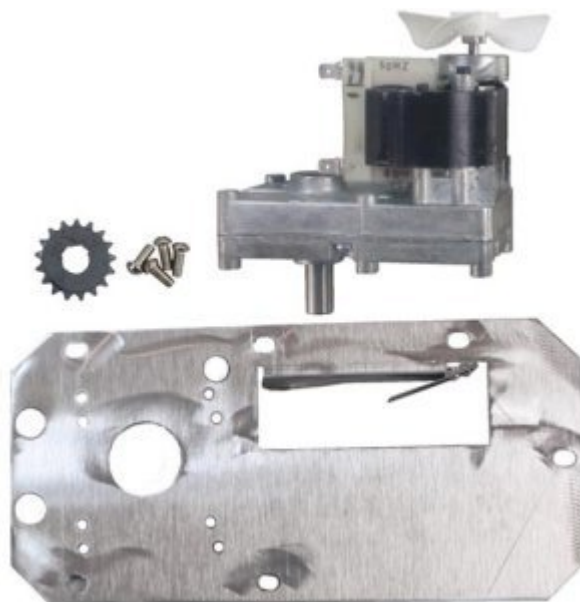

Hinge Adjustable, Replacement For Bunn #26504.0000

Fits Models DUAL SH 1.50, DUAL SH 1.75, DUAL SH DBC (Smart Funnel), DUAL SH DBC SST, DUAL TF DBC, DUAL/GPR-DBC, Dual TF DBC, FMD DBC-3, FMD-1, FMD-2, FMD-3, FMDA DBC-3, HC-1, HC-2, HC-3

SKU: 1022

Price: \$3.50

Categories: [Grindmaster](#)

Product Description

Hinge Bracket

Hopper Assy, 30T/.6 Lead Auger, Replacement For Bunn #28424.1004

Fits Models FMD DBC-3, FMD-3, FMDA DBC-3

[Read More](#)

SKU: 28424.1004

Price: \$60.23

Categories: [Bunn](#)

Product Description

Hopper Assy, 30T/.6 Lead Auger

Hot Dog Ro 240V, Repla #PS-RG507

Fits Models 20, 20C
20SCR, 30, 30BB, 3
30CBBE, 30CBD, 30
30CHDE, 30CR, 30C
30SBB, 30SBBC, 30
30SCBBE, 30SCBD,
30SCEX, 30SCF, 30
30SCRBB, 30SE, 30
45CBB, 45CBBE, 45
45CSA, 45SA, 45SA
45SCBBE, 45SCDV,
45SCRE, 50, 50BB,
50CBBC, 50CBBE, 5
50CE, 50CF, 50CHD
50DV, 50E, 50F, 50
50SC, 50SC-ST, 50S

[Read More](#)

SKU: PS-RG5070

Price: \$215.75

Categories: [Star](#)

Product Description

Hot Dog Roller Gear Motor Kit, 240V

Hot Dog Ro 120V/60Hz, Star #2U-Z1

Fits Models 20C, 20
30C, 30CBB, 30CBE
30CR, 30CRBB, 30S
30SCDV, 30SCE, 30
45C, 45CBB, 45CBE
45CRBB, 45CSA, 45
45SCE, 45SCF, 45S
45SCRE, 50C, 50CB
50CDV, 50CE, 50CF
50SC-ST, 50SC-ST
50SCDV, 50SCE, 50
50SCR, 50SCRBB, 7