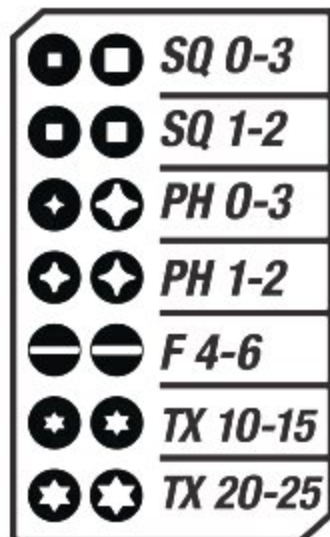

Megapro Replacement Bits

Fits MP1500, SQ 0-3, SQ 1-2, PH 0-3, PH 1-2, F4-6, TX 10-15, TX 20-25

[Read More](#)

SKU: MP BITS

Price: $16.99

Categories: [Hand](#)

Product Description