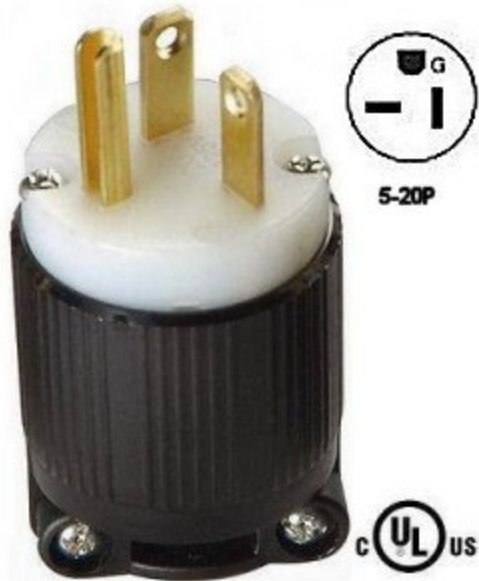

SKU: PT06-NA-0500

Price: \$94.22

Categories: [Poly](#)

Product Description

Nema 5-20P 20A/125V, 2 Pole 3 Wire

Commercial Grade -Solid brass plug blades are firmly embedded in body. Terminal screw clamps are designed to contain wire and prevent binding. Terminal screws backed out - ready for wiring. Terminals in individual chambers to positively insulate conductors.