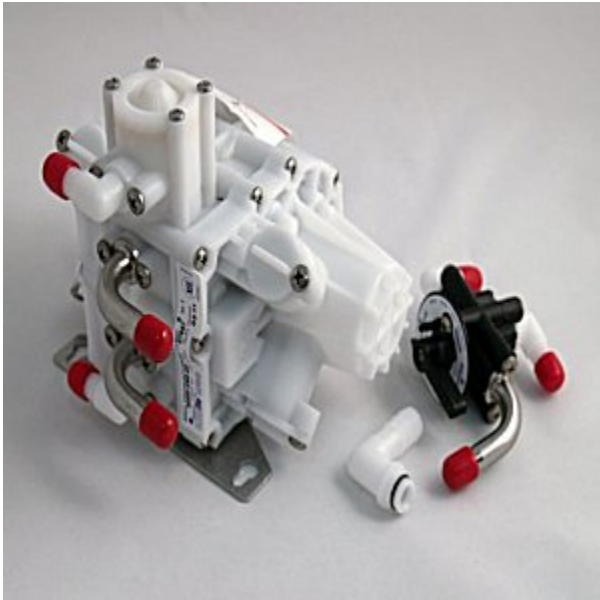

Product Description

Seat Cup

Self Adhesive Cable Mount 1 Inch, Bag Of 100

Dimensions - 1" Square | 100 Pcs | White | Material Nylon | Use with 18 Lb - 50 Lb Strength Zip Ties
 MULTIPURPOSE - These mounts are used with cable ties, making them an ideal cable management solution
 EASY INSTALLATION - Cable tie mounts are very easy to install with just peel off and stick-on method
 EXTRA STRENGTH - Can be secured using a self-tapping Screw for extra strength both indoor & outdoors
 OPERATING TEMPERATURE - -40°F to 185°F (-40°C to 85°C). The black cable tie mounts are also UV resistant

[Read More](#)

SKU: 26356.0000

Price: \$1.42

Categories: [Bunn](#)

Product Description

Shaft Seal

Shurflo Brix Pump 5 To 1, With 3/8 Barb Elbows

Non Stock Item Must Be Ordered, This Brix pump 5:1 is a proportioning device, which produce exact ratio. The particular ratio is determined by the pump design, and is thereby maintained precisely.

Shurflo Water Boost System, 90 Psi, 115V With Cord, 21oz Accumulator Tank, 3/8 Barbs

Non Stock, Must Be Ordered, Shurflo Water Boost Systems are designed for applications where low, fluctuating, or no water pressure exists. The system's pump and accumulator tank work together to maintain consistent water pressure to one or more dispensing valves or faucets. The result? Beverage dispensing equipment produces the high quality drinks customers expect from your operation - consistently, even in periods of peak demand and water usage.

[Read More](#)

SKU: 804-002

Price: \$388.36

Categories: [Pumps](#)

Product Description

Shurflo Water Booster Medium, 90 Psi 115V Corded Pump

90 psi 115 VAC 8000 series corded pump (NSF, UL, CUL listed) Accumulator Tank: 2 gallon SS and butyl rubber bladder. (NSF listed) Water Ports: 3/8" barb inlet/outlet