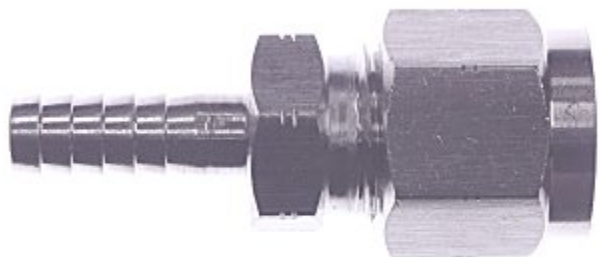

Categories: [Plugs](#)

Product Description

Square Head Plug, Lead Free 3/8

[Read More](#)

SKU: 109A-C

Price: \$1.68

Categories: [Plugs](#)

Product Description

Stainless Steel Adapter Barb x Compression 1/4

[Read More](#)

SKU: S42-44

Price: \$4.26

Categories: [Barb x Compression](#)

Product Description

Stainless Steel Adapter Barb x Compression 1/4 x 3/8

[Read More](#)